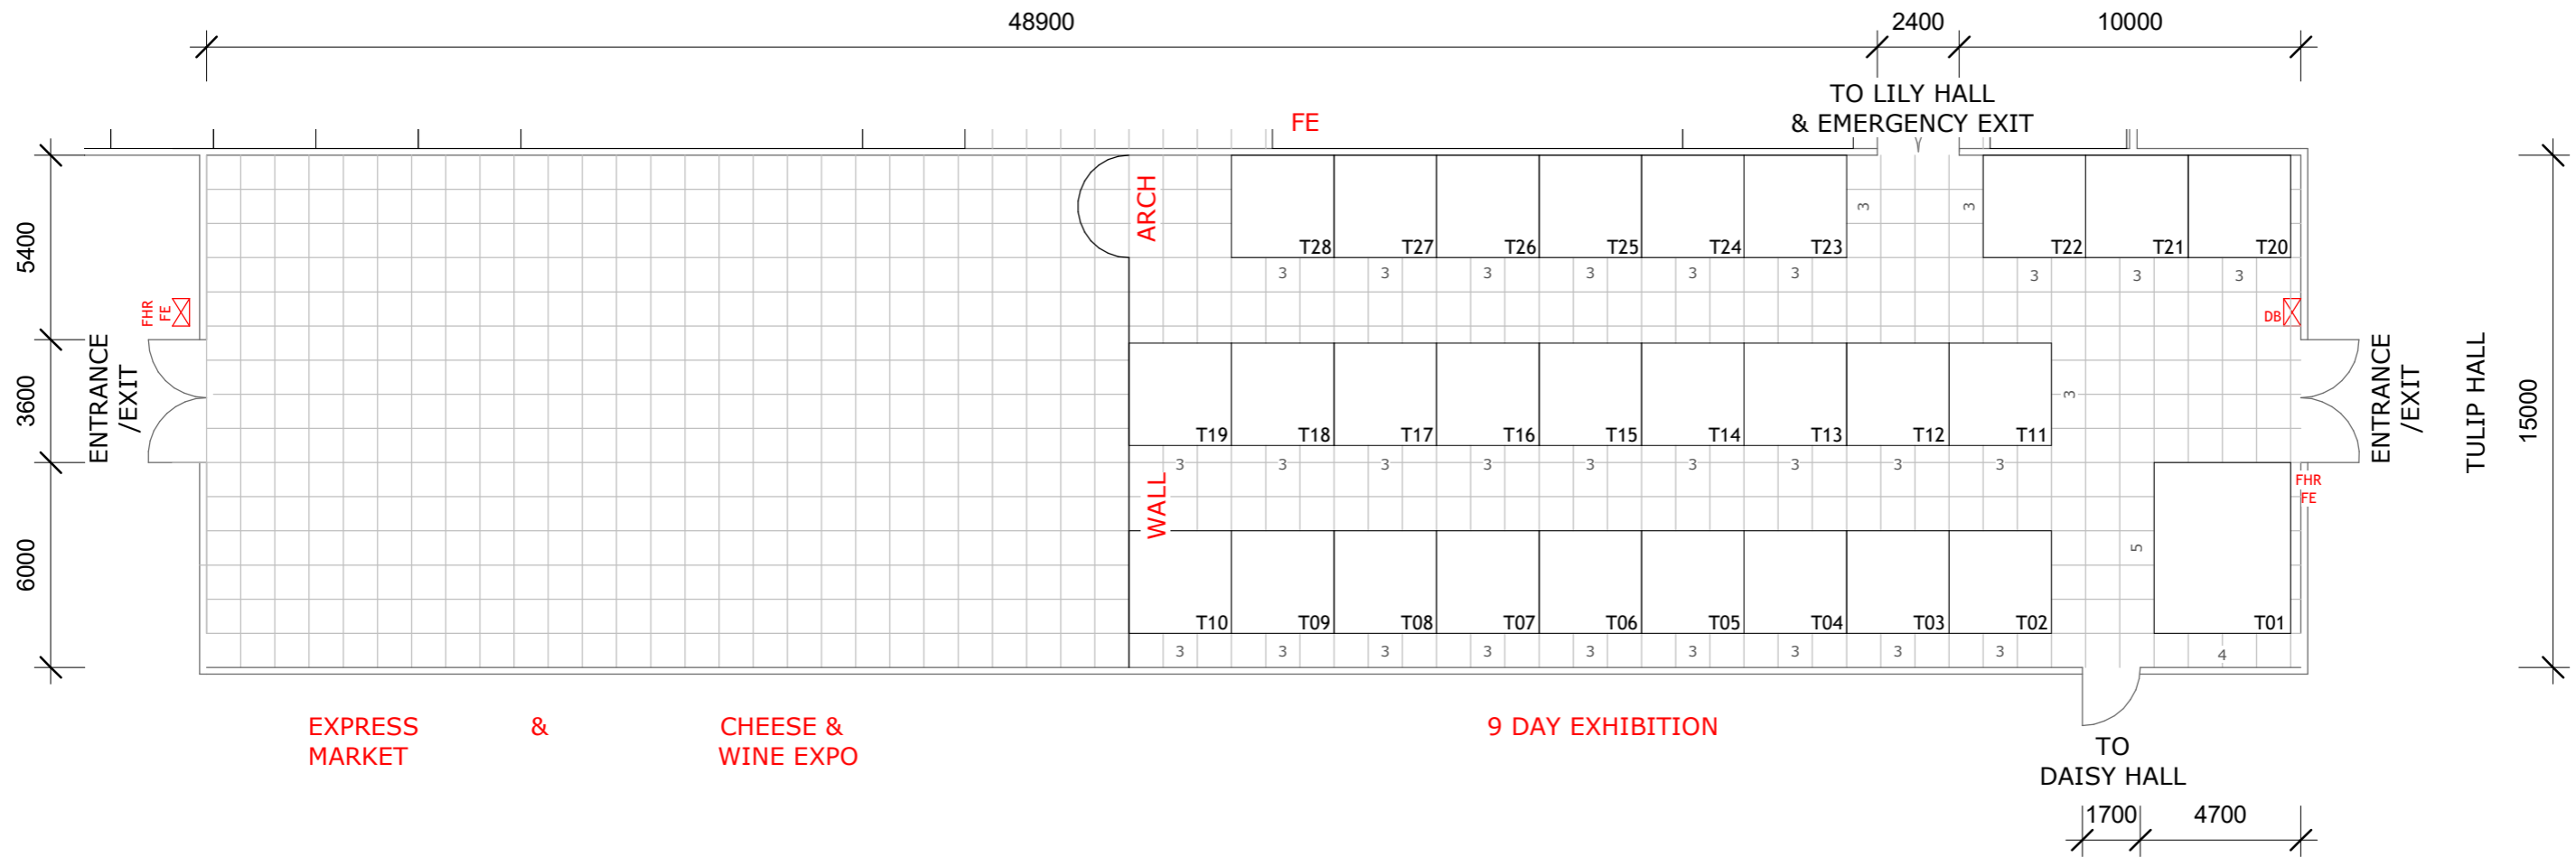

→ /client: BLOEMSKOU

→ /show: BLOEMSKOU 2021

→ /venue: BLOEMFONTEIN SHOW GROUNDS

→ /dwg no: GLO A100

→ /Revision: 000

→ /date: 7/3/2020 11:21:52 AM

→ /ae: ADRI

→ /hall name: TULIP

→ /designer: ZAHEER

[PLEASE NOTE - GRID @ 1000mm x 1000mm]

FE = FIRE EXTINGUISHER  
FHR = FIRE HOSE REEL

1 STAND LAYOUT  
1 : 200

COPYRIGHT

ALL RIGHTS RESERVED