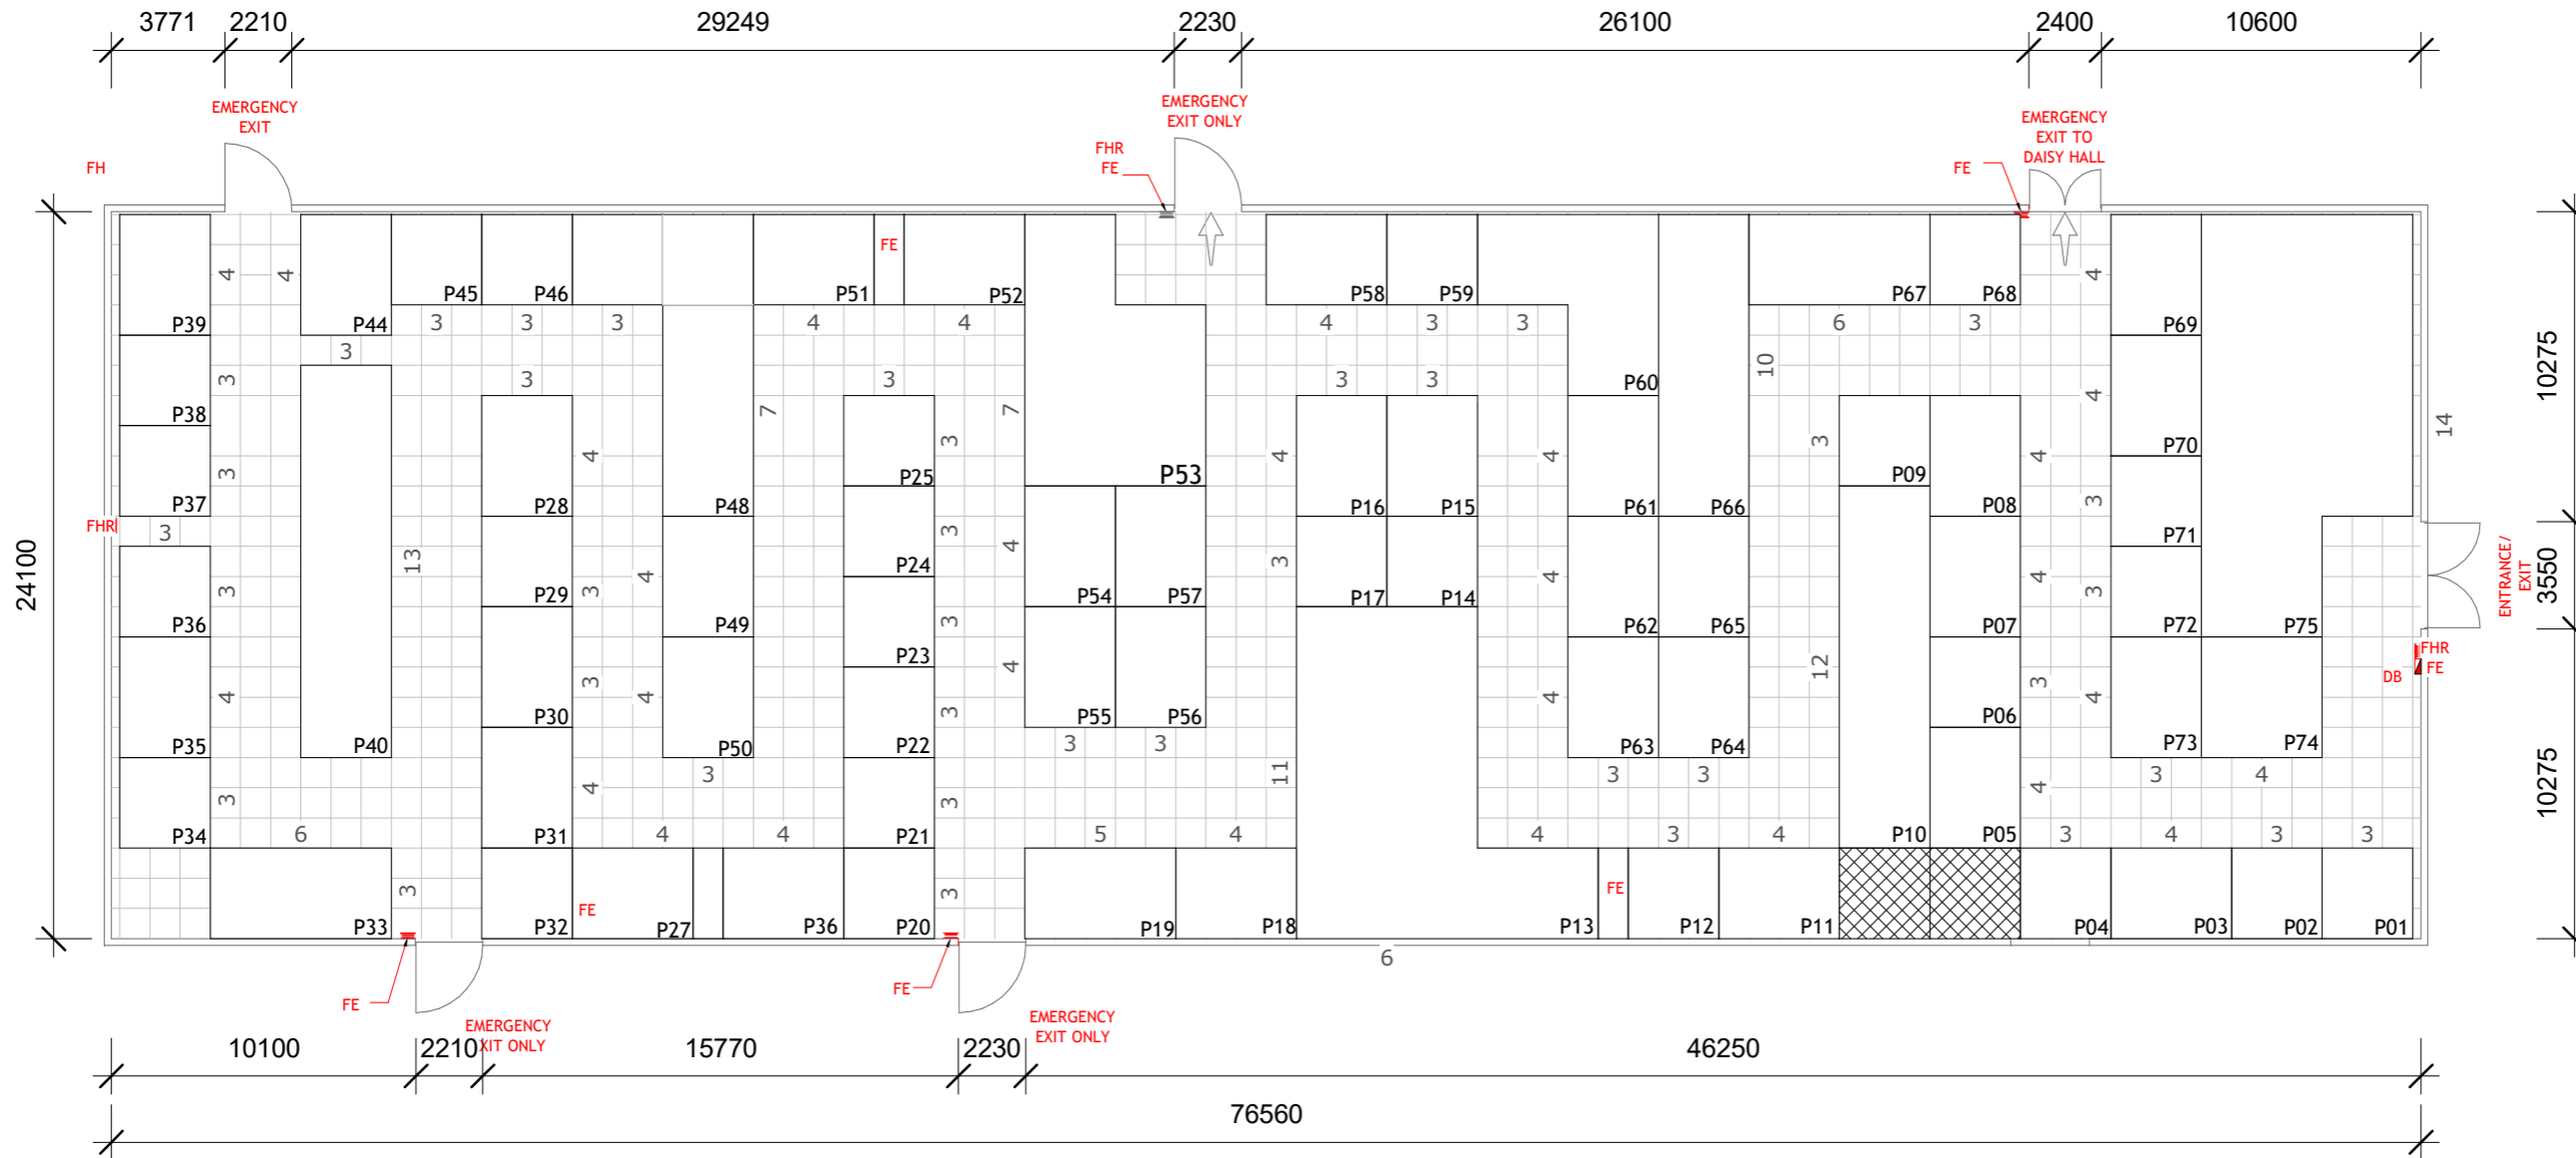

→ /client: BLOEMSKOU

→ /show: BLOEMSKOU 2021

→ /venue: BLOEMFONTEIN SHOW GROUNDS

→ /dwg no: GLO A100

→ /Revision: 000

→ /date: 7/3/2020 11:08:30 AM

→ /ae: ADRI

→ /hall name: PROTEA

→ /designer: ZAHEER

[PLEASE NOTE - GRID @ 1000mm x 1000mm]

FE = FIRE EXTINGUISHER
FHR = FIRE HOSE REEL
FH = FIRE HYDRANT

1 STAND LAYOUT
1 : 250

COPYRIGHT

ALL RIGHTS RESERVED