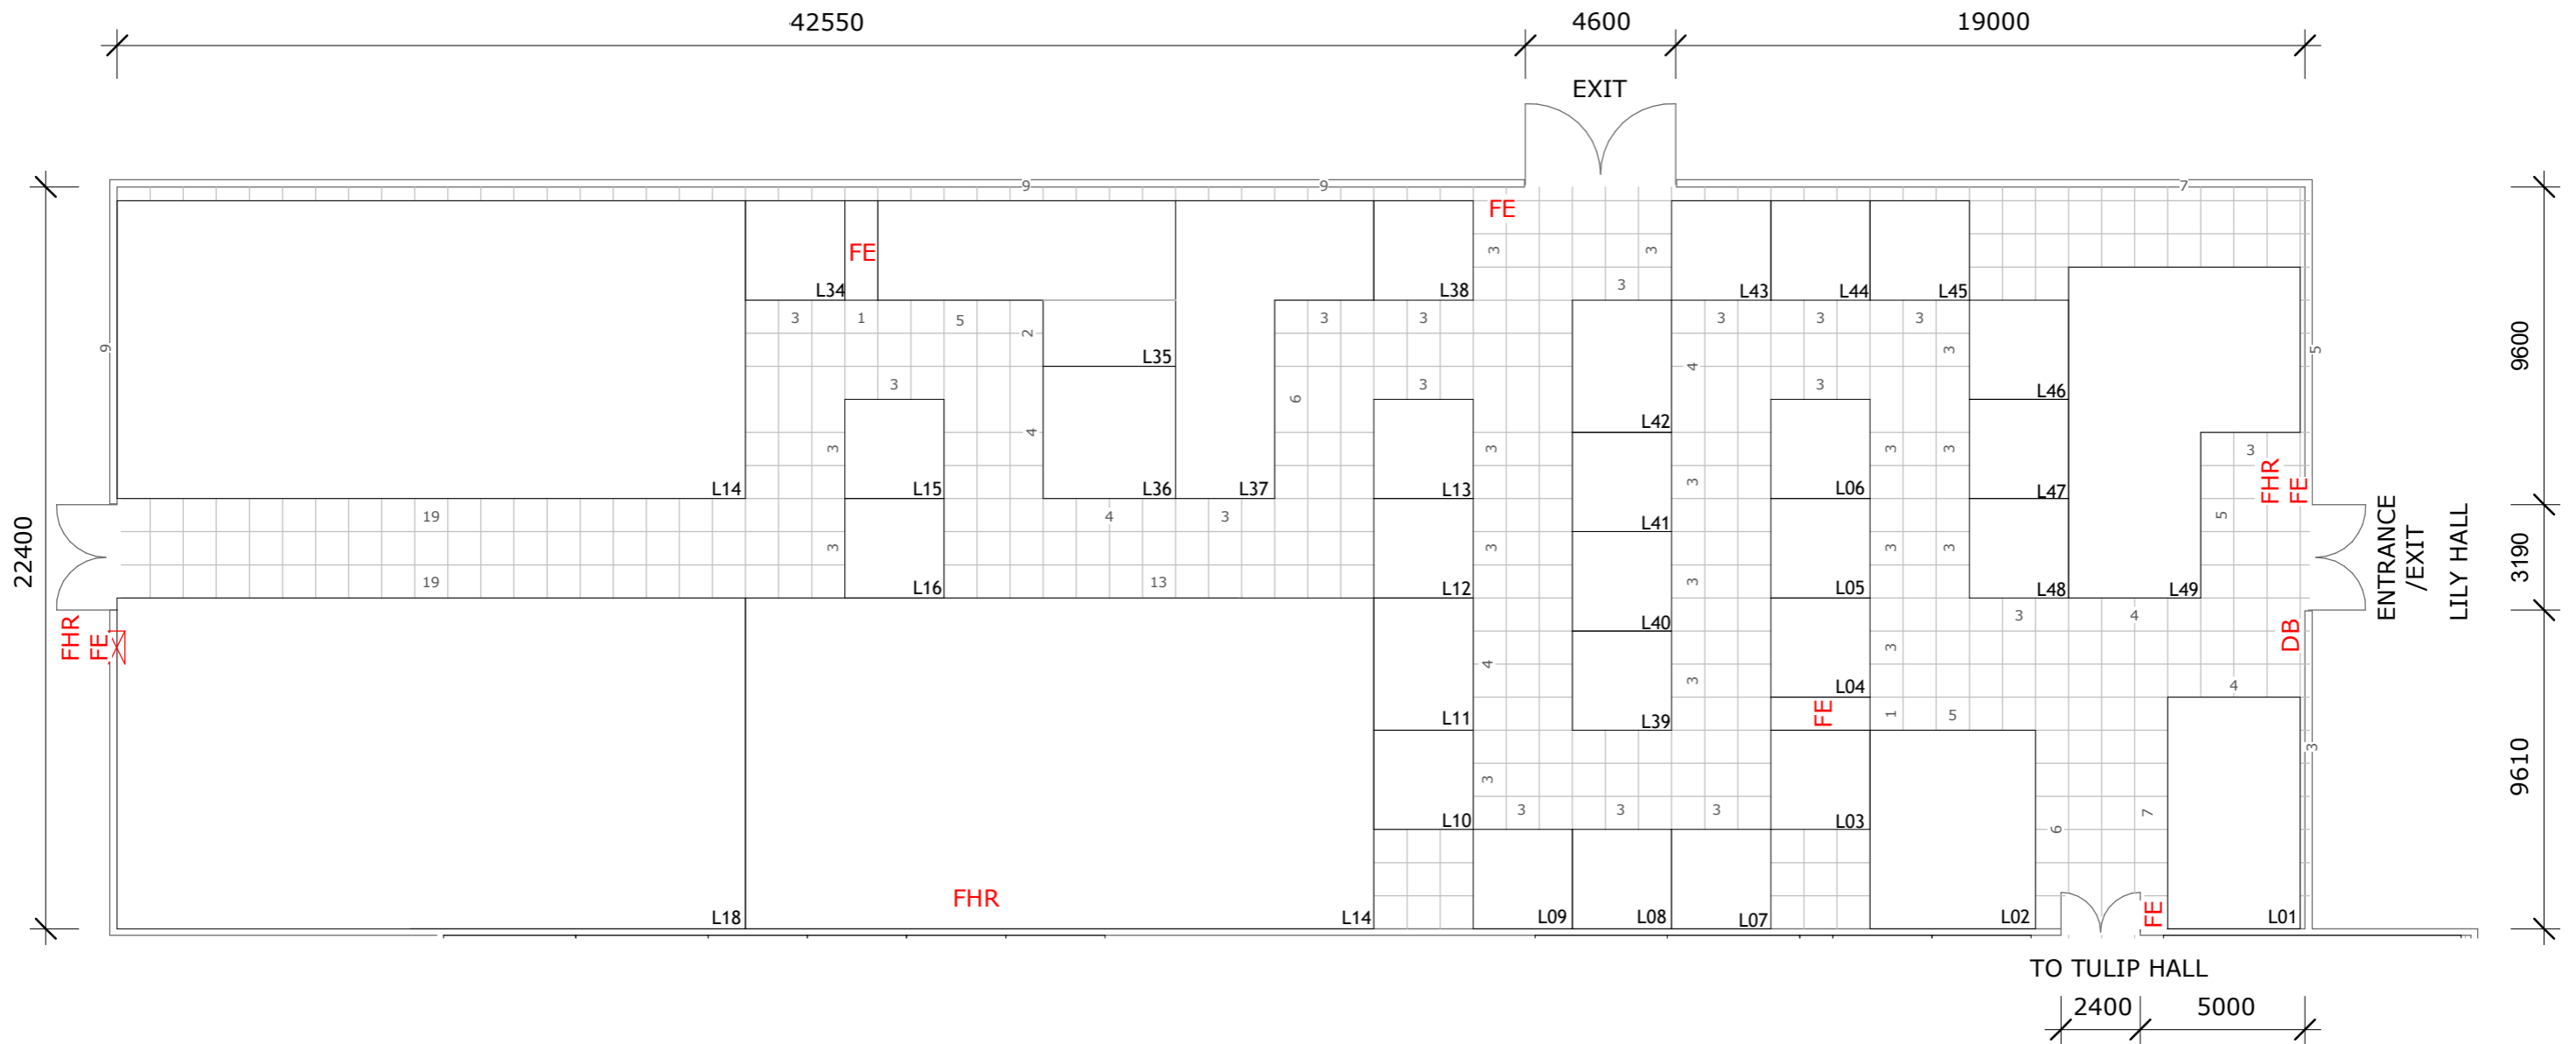

→ /client: BLOEMSKOU

→ /show: BLOEMSKOU 2021

→ /venue: BLOEMFONTEIN SHOW GROUNDS

→ /dwg no: GLO A100

→ /Revision: 000

→ /date: 7/3/2020 10:58:31 AM

→ /ae: ADRI

→ /hall name: LILY

→ /designer: ZAHEER

[PLEASE NOTE - GRID @ 1000mm x 1000mm]

FE = FIRE EXTINGUISHER
FHR = FIRE HOSE REEL

1 STAND LAYOUT
1 : 200

COPYRIGHT

ALL RIGHTS RESERVED