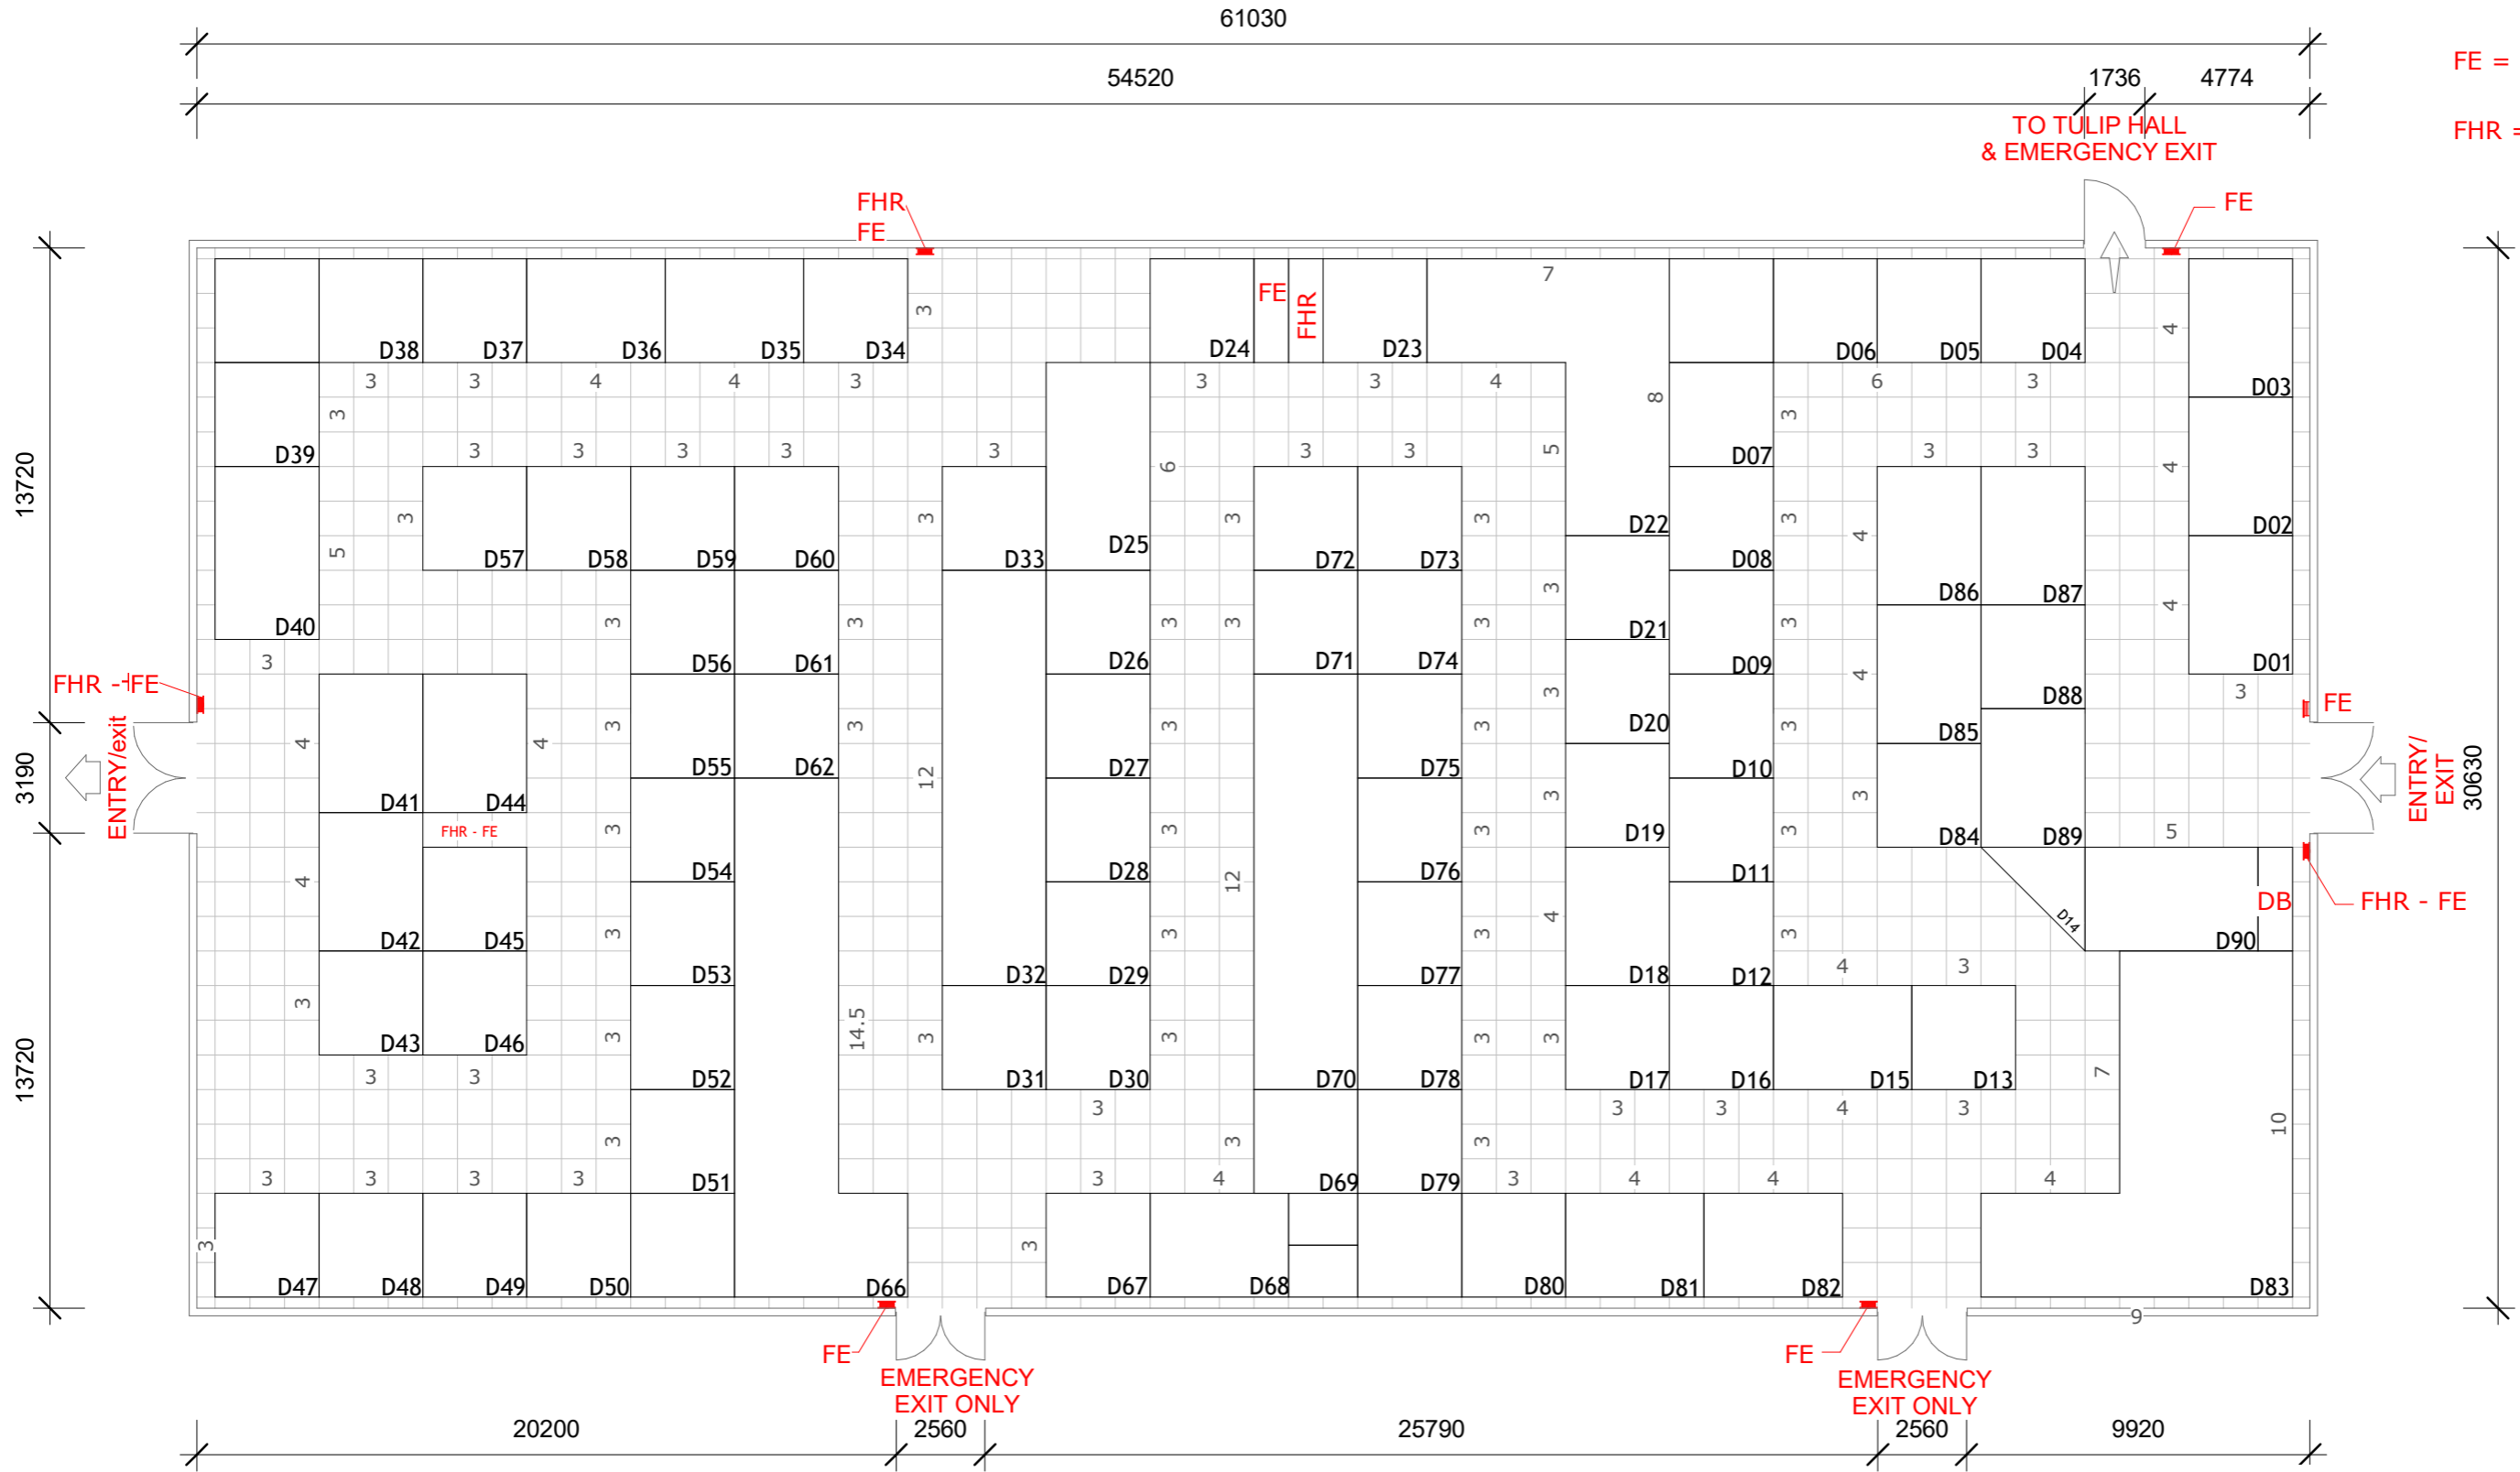

→ /client: BLOEMSKOU

→ /show: BLOEMSKOU 2021

→ /venue: BLOEMFONTEIN SHOW GROUNDS

→ /dwg no: GLO A100

→ /Revision: 000

→ /date: 7/3/2020 11:47:58 AM

→ /ae: ADRI

→ /hall name: DAISY

→ /designer: ZAHEER

[PLEASE NOTE - GRID @ 1000mm x 1000mm]

FE = FIRE EXTINGUISHER

FHR = FIRE HOSE REEL

1 STAND LAYOUT
1 : 200

COPYRIGHT

ALL RIGHTS RESERVED