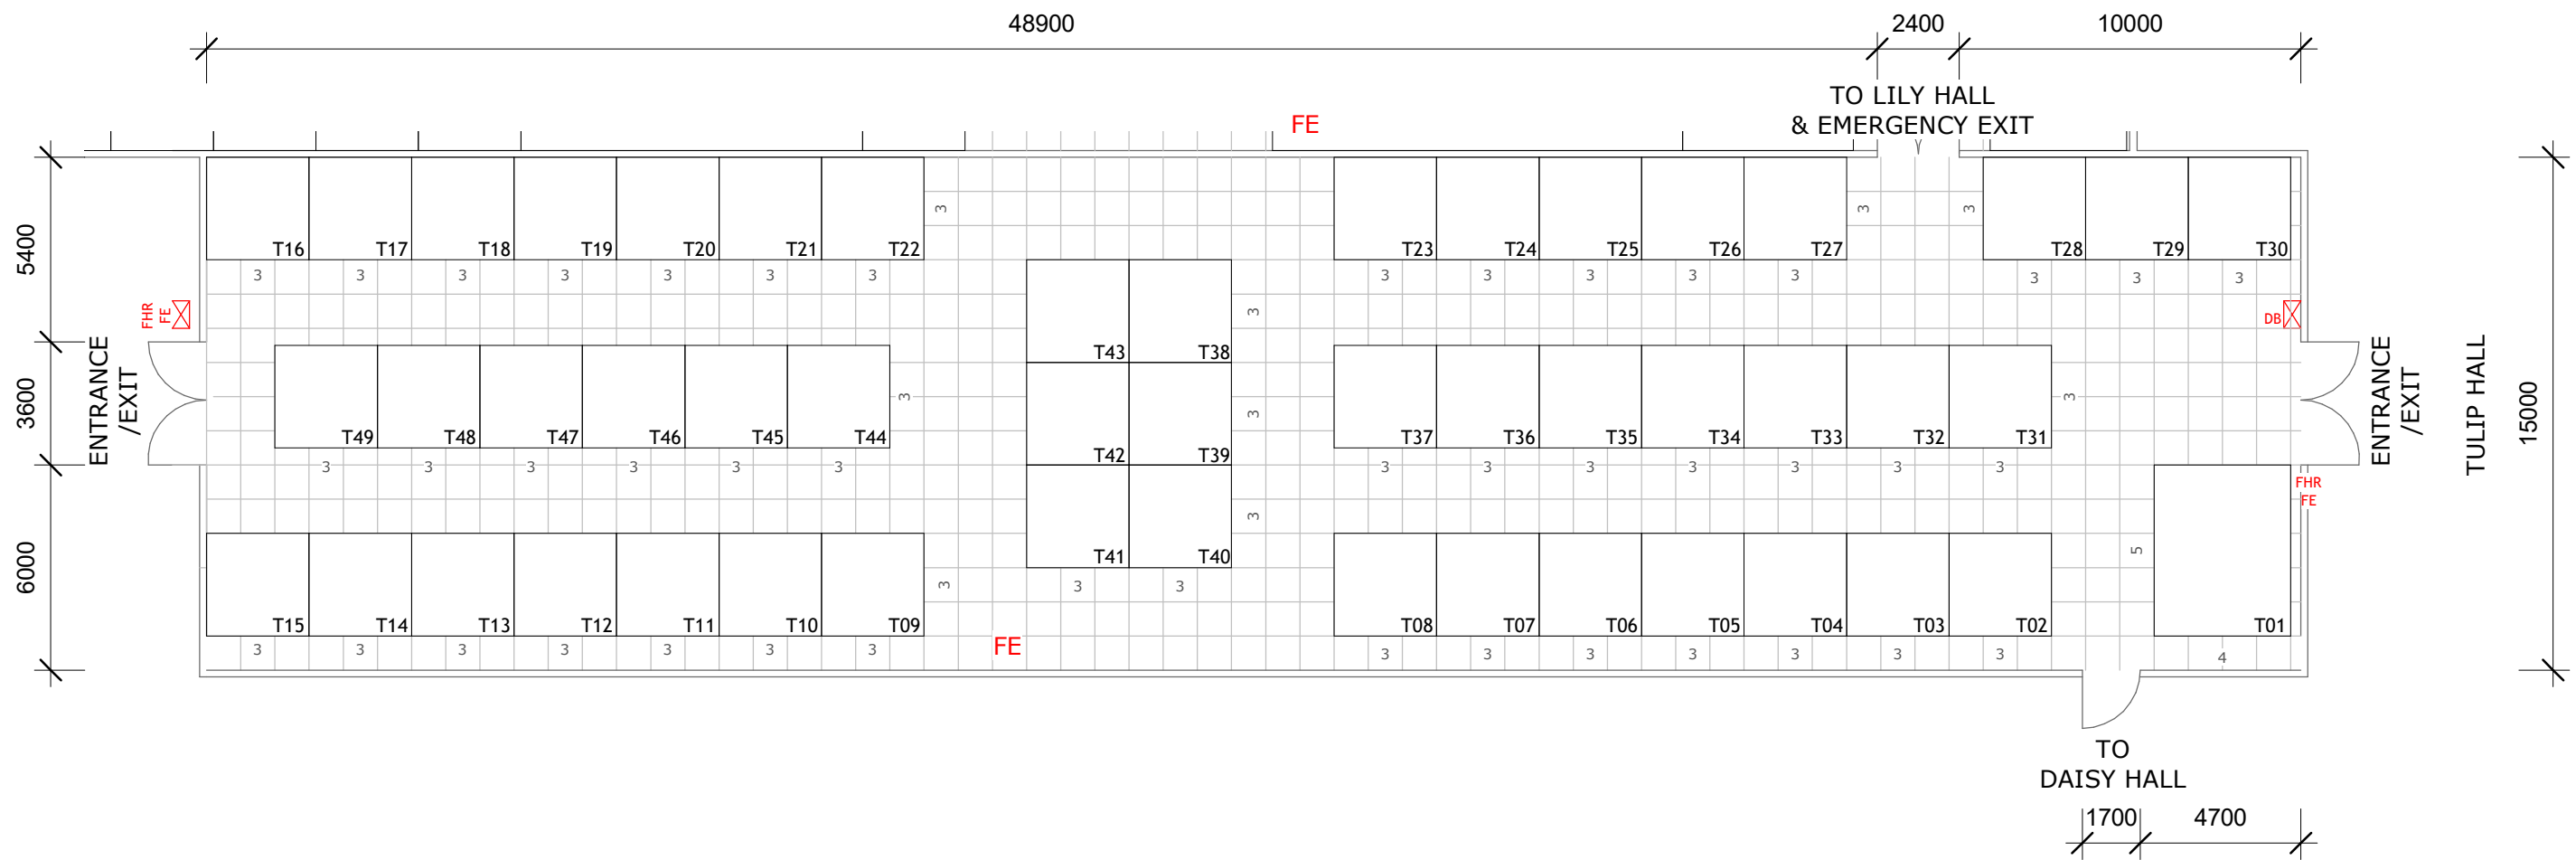

→ /client: BLOEMSKOU

→ /show: BLOEMSKOU 2020

→ /venue: BLOEMFONTEIN SHOW GROUNDS

→ /dwg no: GLO A100

→ /Revision: 000

→ /date: 2019/07/19 10:12:12 AM

→ /ae: ADRI

→ /hall name: TULIP

→ /designer: ZAHEER

[PLEASE NOTE - GRID @ 1000mm x 1000mm]

FE = FIRE EXTINGUISHER  
FHR = FIRE HOSE REEL

1 STAND LAYOUT  
1 : 200

COPYRIGHT

ALL RIGHTS RESERVED