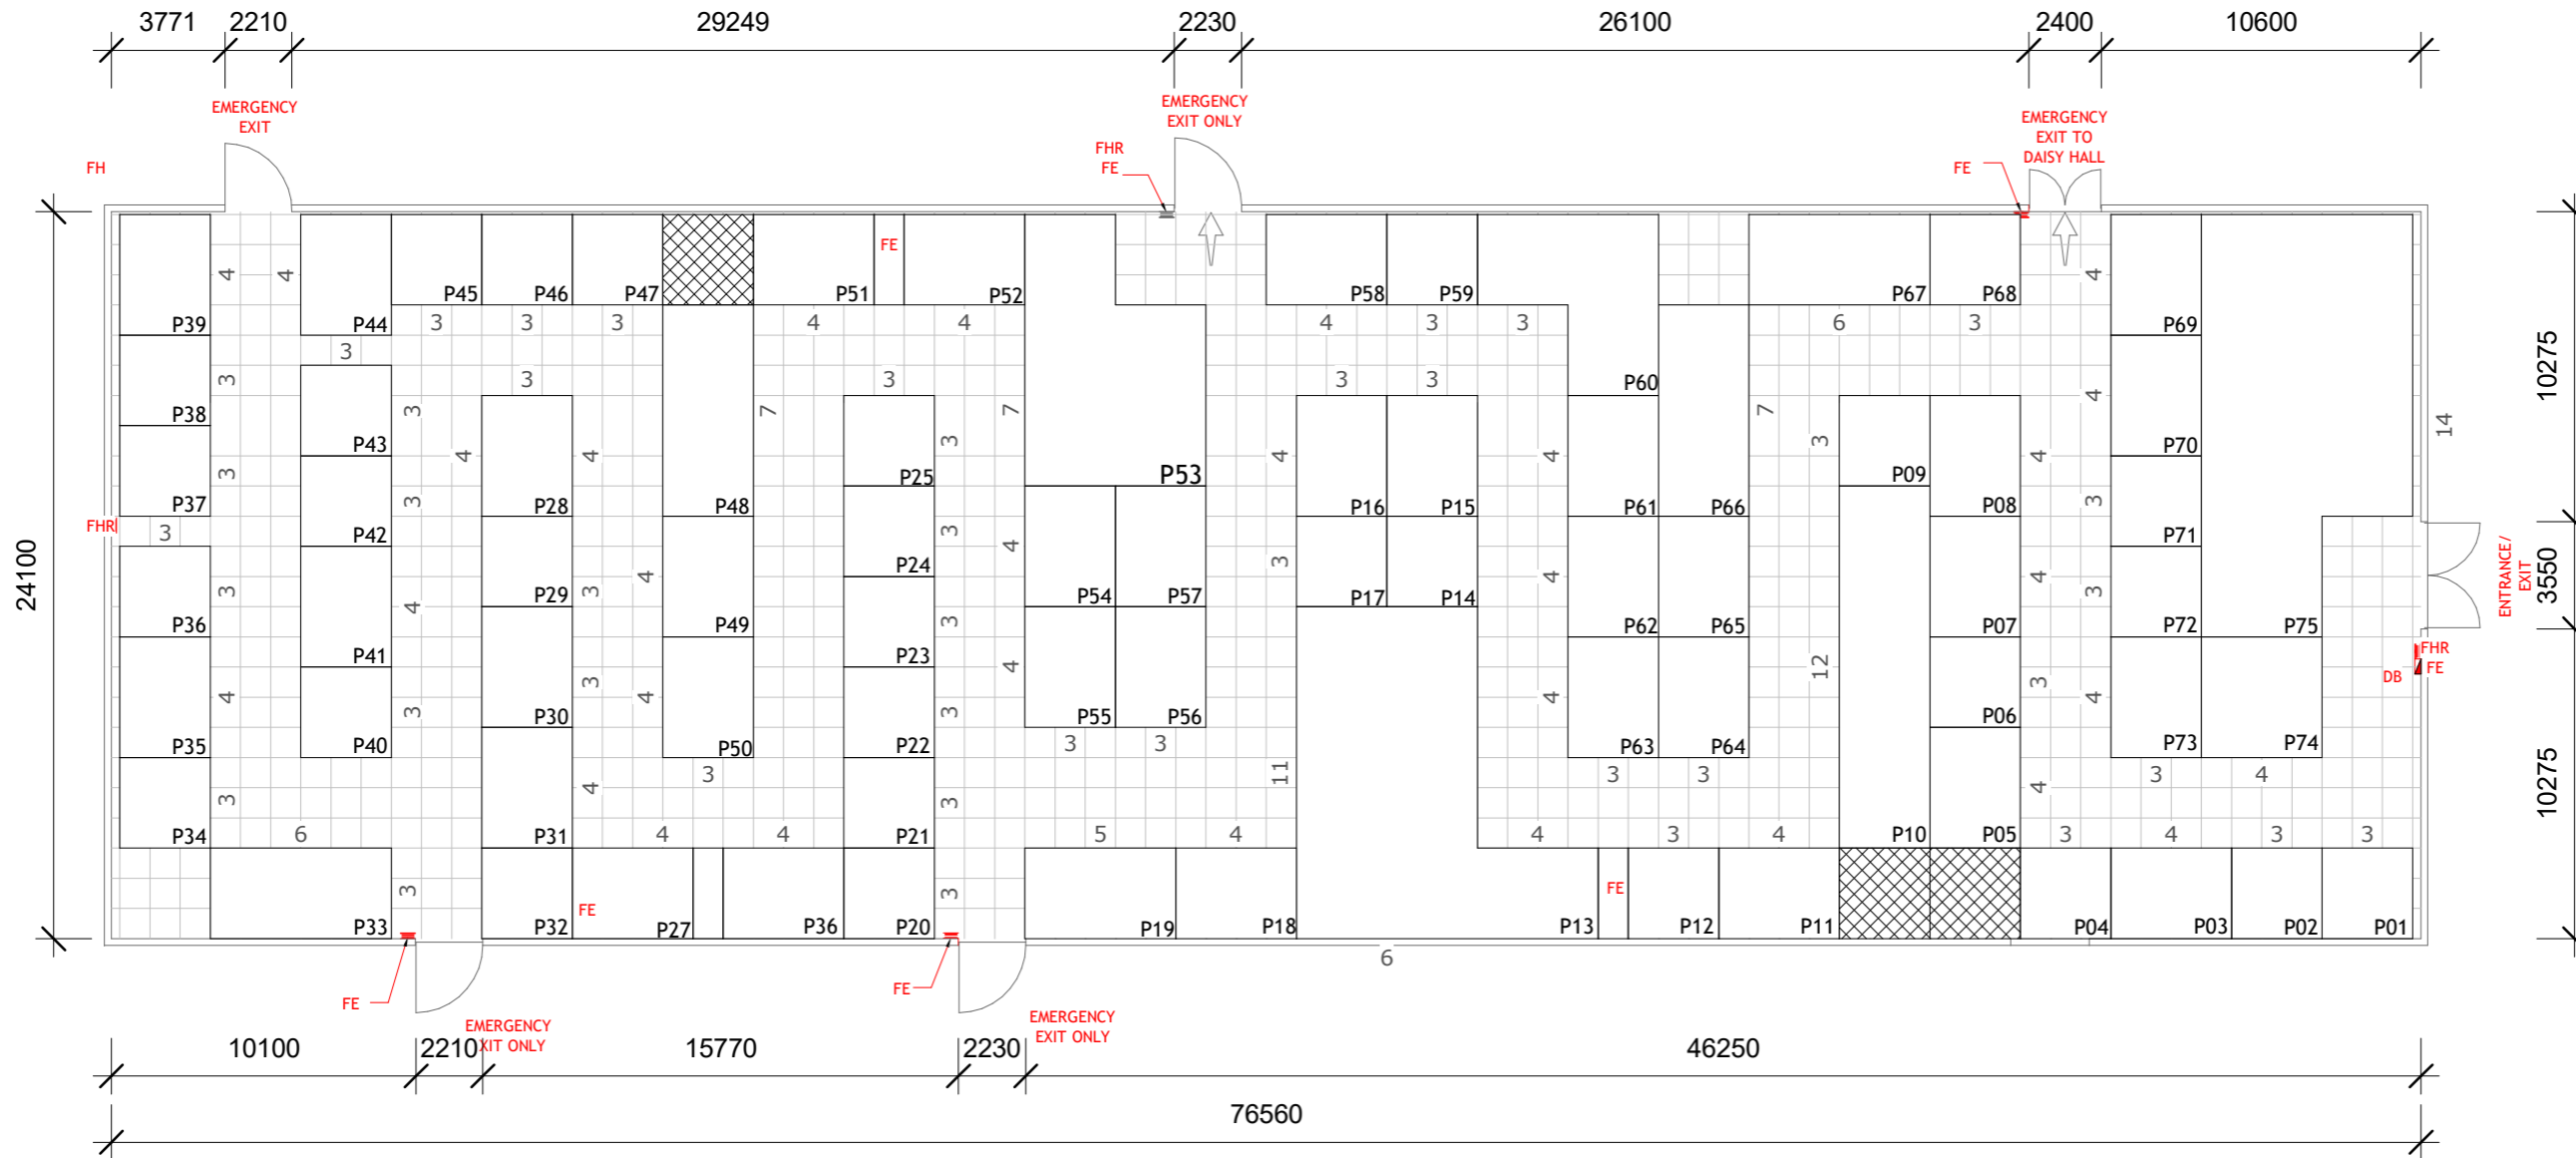

→ /client: BLOEMSKOU

→ /show: BLOEMSKOU 2020

→ /venue: BLOEMFONTEIN SHOW GROUNDS

→ /dwg no: GLO A100

→ /Revision: 000

→ /date: 2019/07/11 1:58:57 PM

→ /ae: ADRI

→ /hall name: PROTEA

→ /designer: ZAHEER

[PLEASE NOTE - GRID @ 1000mm x 1000mm]

FE = FIRE EXTINGUISHER
FHR = FIRE HOSE REEL
FH = FIRE HYDRANT

1 STAND LAYOUT
1 : 250

COPYRIGHT

ALL RIGHTS RESERVED