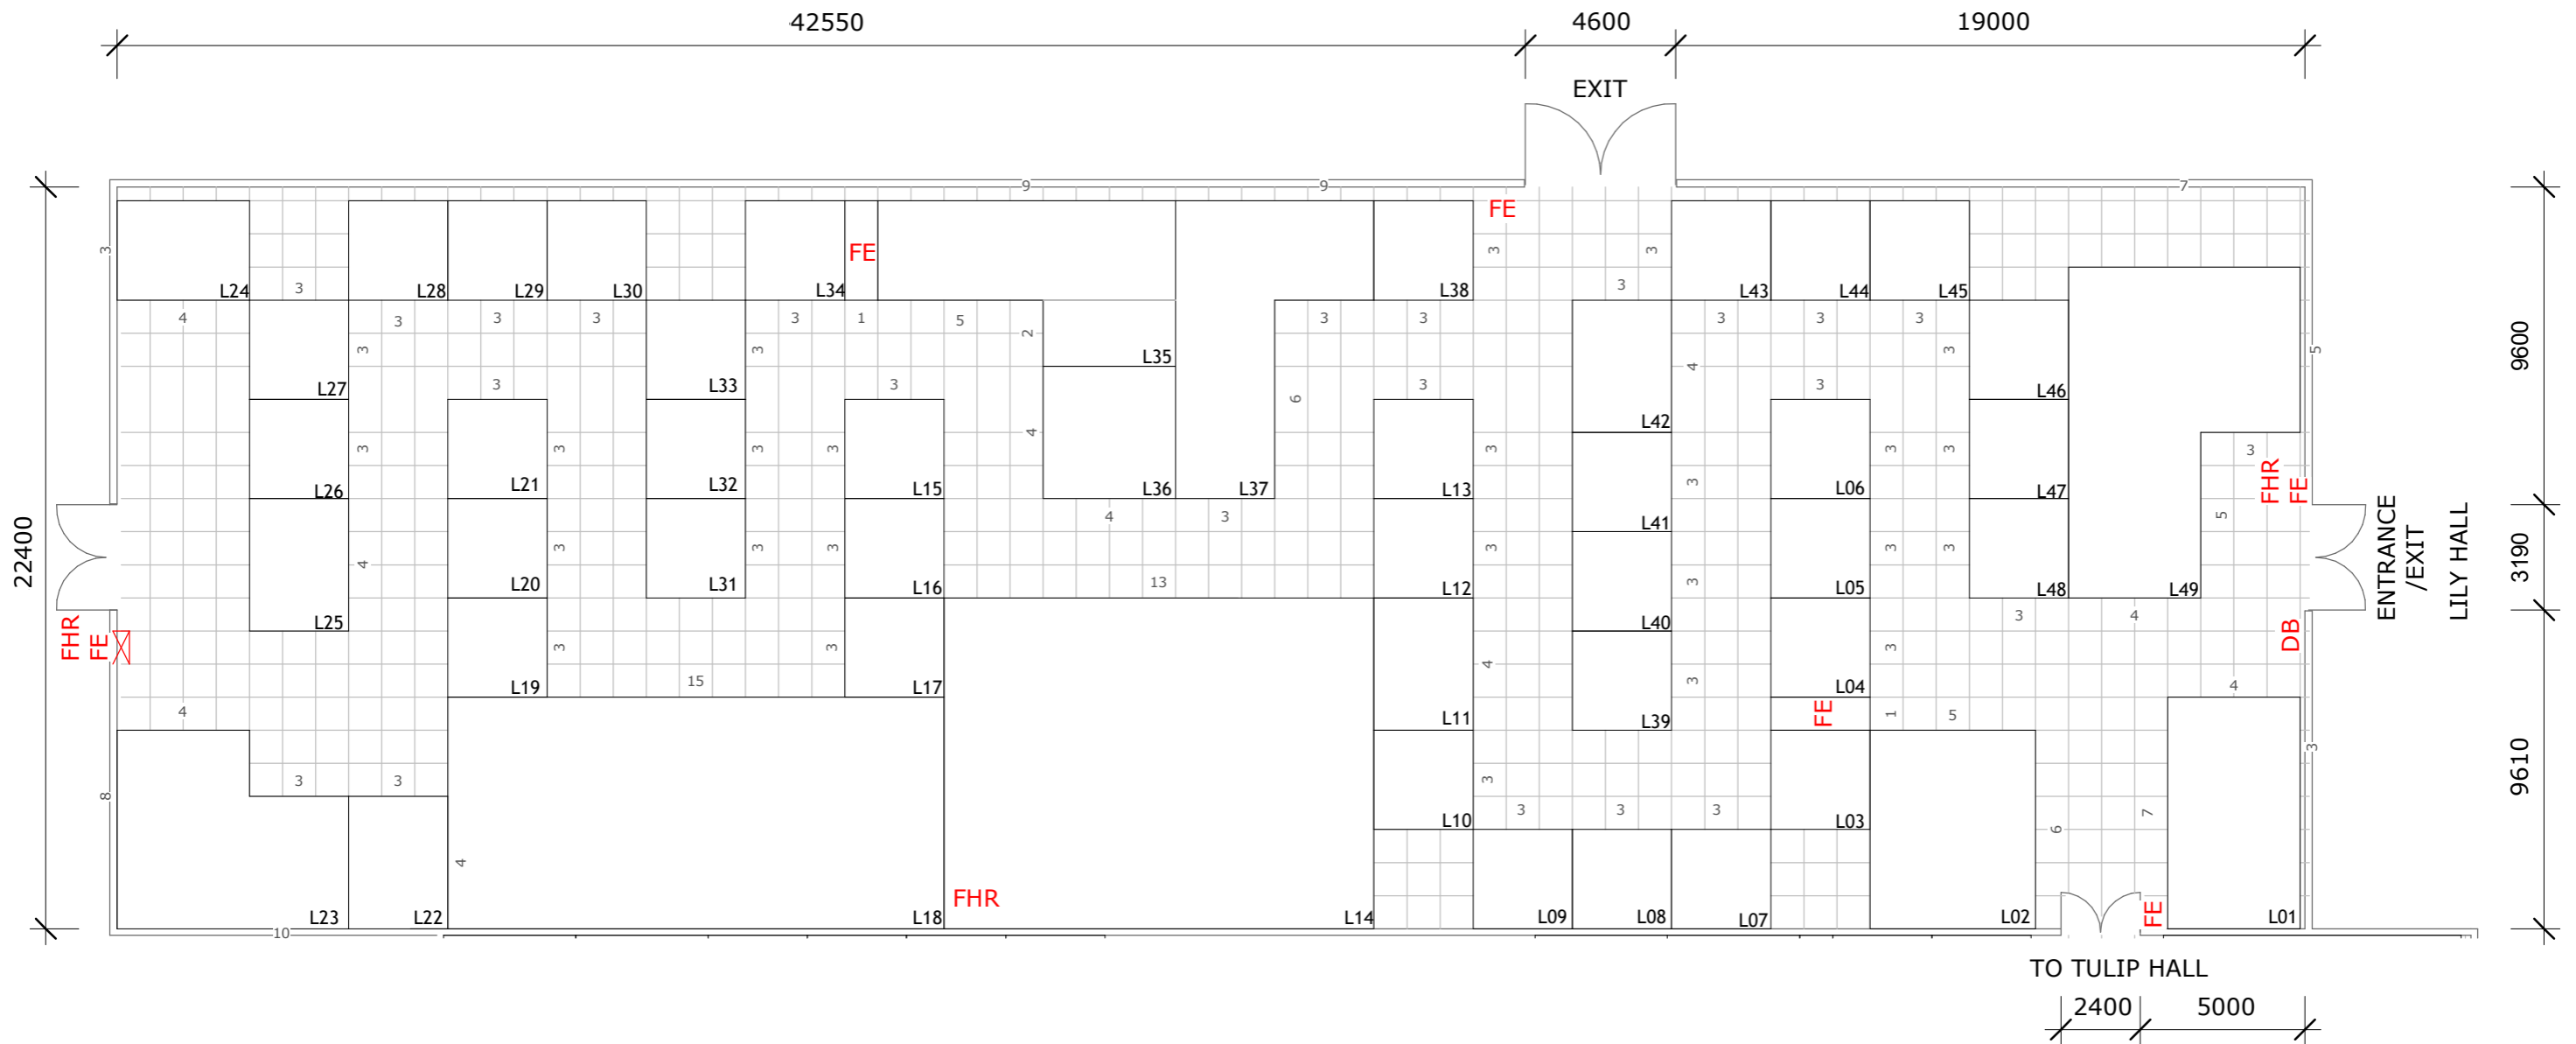

→ /client: BLOEMSKOU

→ /show: BLOEMSKOU 2020

→ /venue: BLOEMFONTEIN SHOW GROUNDS

→ /dwg no: GLO A100

→ /Revision: 001

→ /date: 2019/07/19 10:11:15 AM

→ /ae: ADRI

→ /hall name: LILY

→ /designer: ZAHEER

[PLEASE NOTE - GRID @ 1000mm x 1000mm]

FE = FIRE EXTINGUISHER  
FHR = FIRE HOSE REEL

1 STAND LAYOUT  
1 : 200