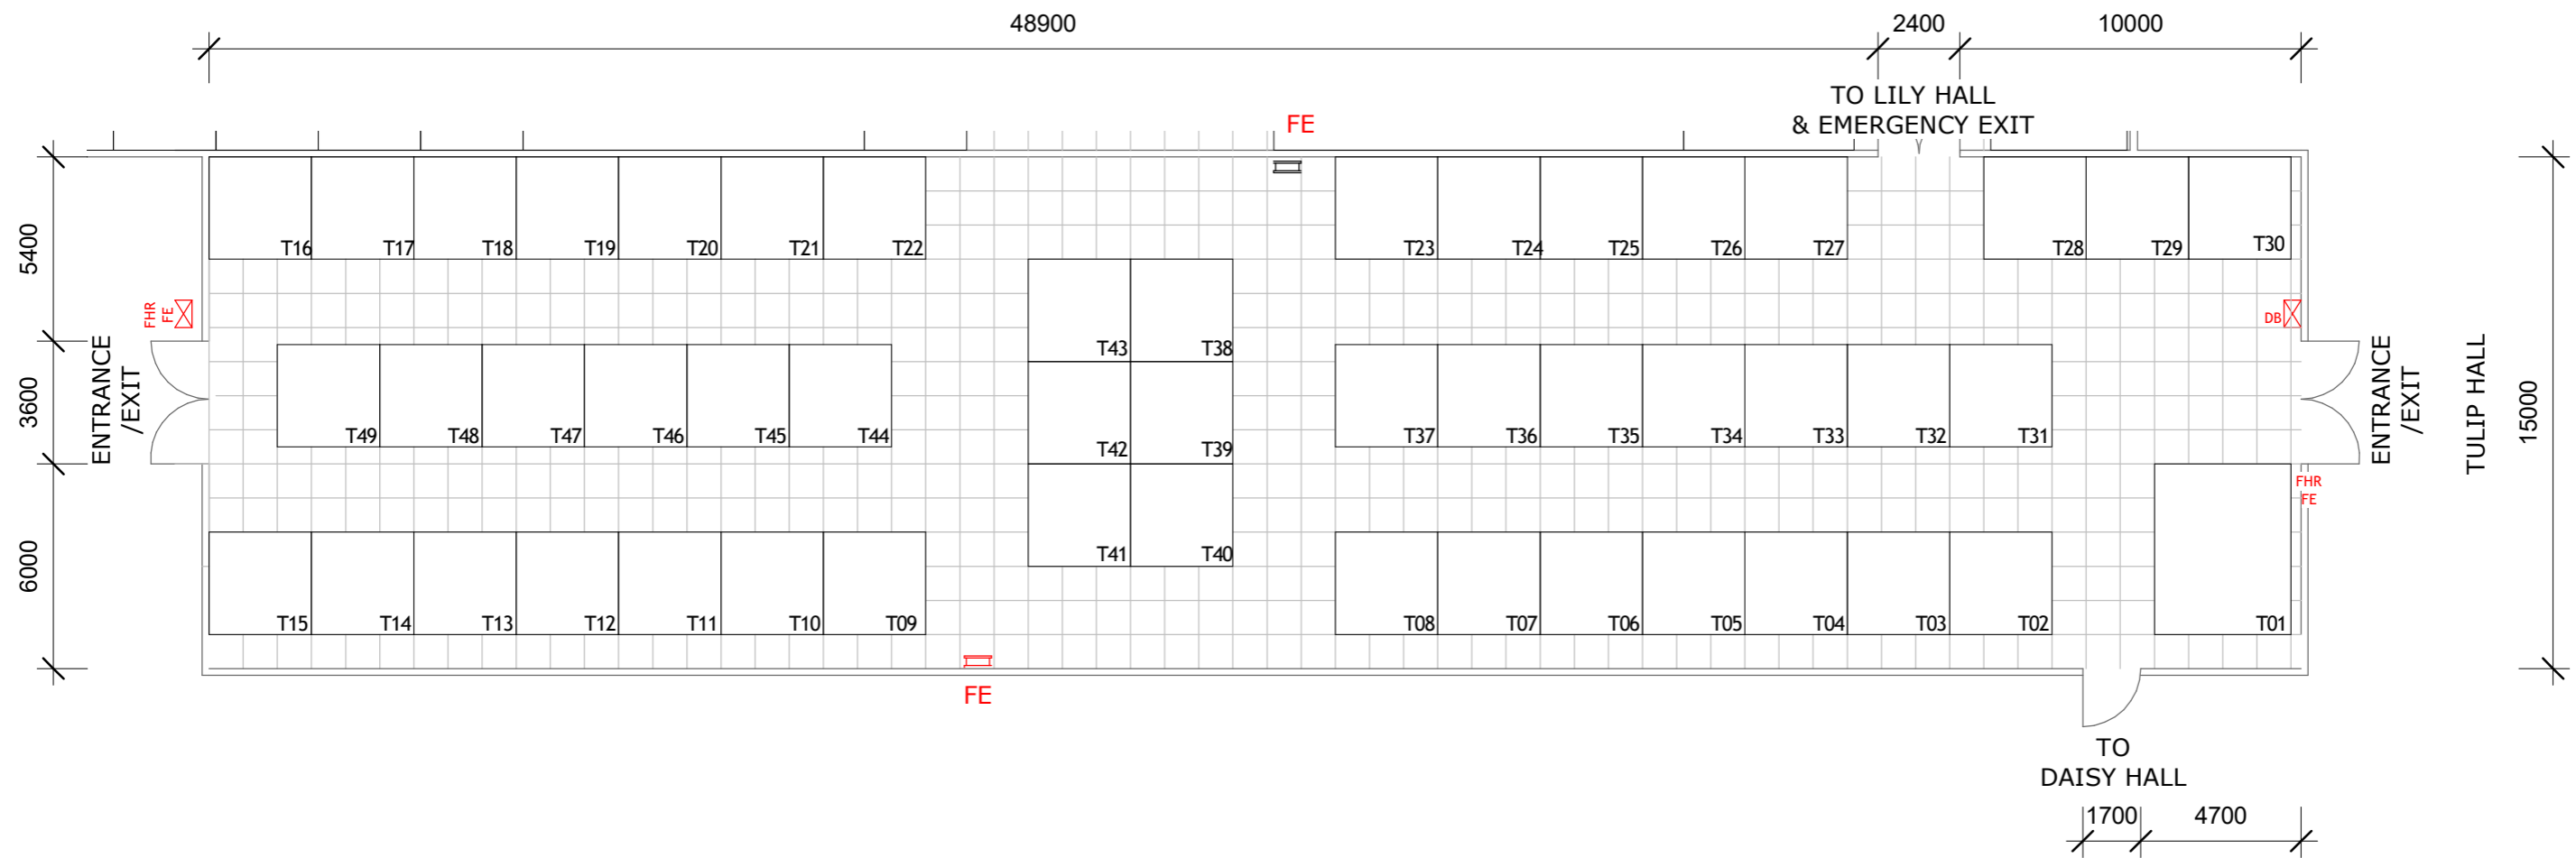

→ /client: BLOEMSKOU

→ /show: BLOEMSKOU 2019

→ /venue: BLOEMFONTEIN SHOW GROUNDS

→ /dwg no: GLO A100

→ /Revision: 003

→ /date: 2018/07/02 4:28:47 PM

→ /ae: ADRI

→ /hall name: TULIP

→ /designer: ZAHEER

[PLEASE NOTE - GRID @ 1000mm x 1000mm]

FE = FIRE EXTINGUISHER
FHR = FIRE HOSE REEL

1 STAND LAYOUT
1 : 200

COPYRIGHT

ALL RIGHTS RESERVED