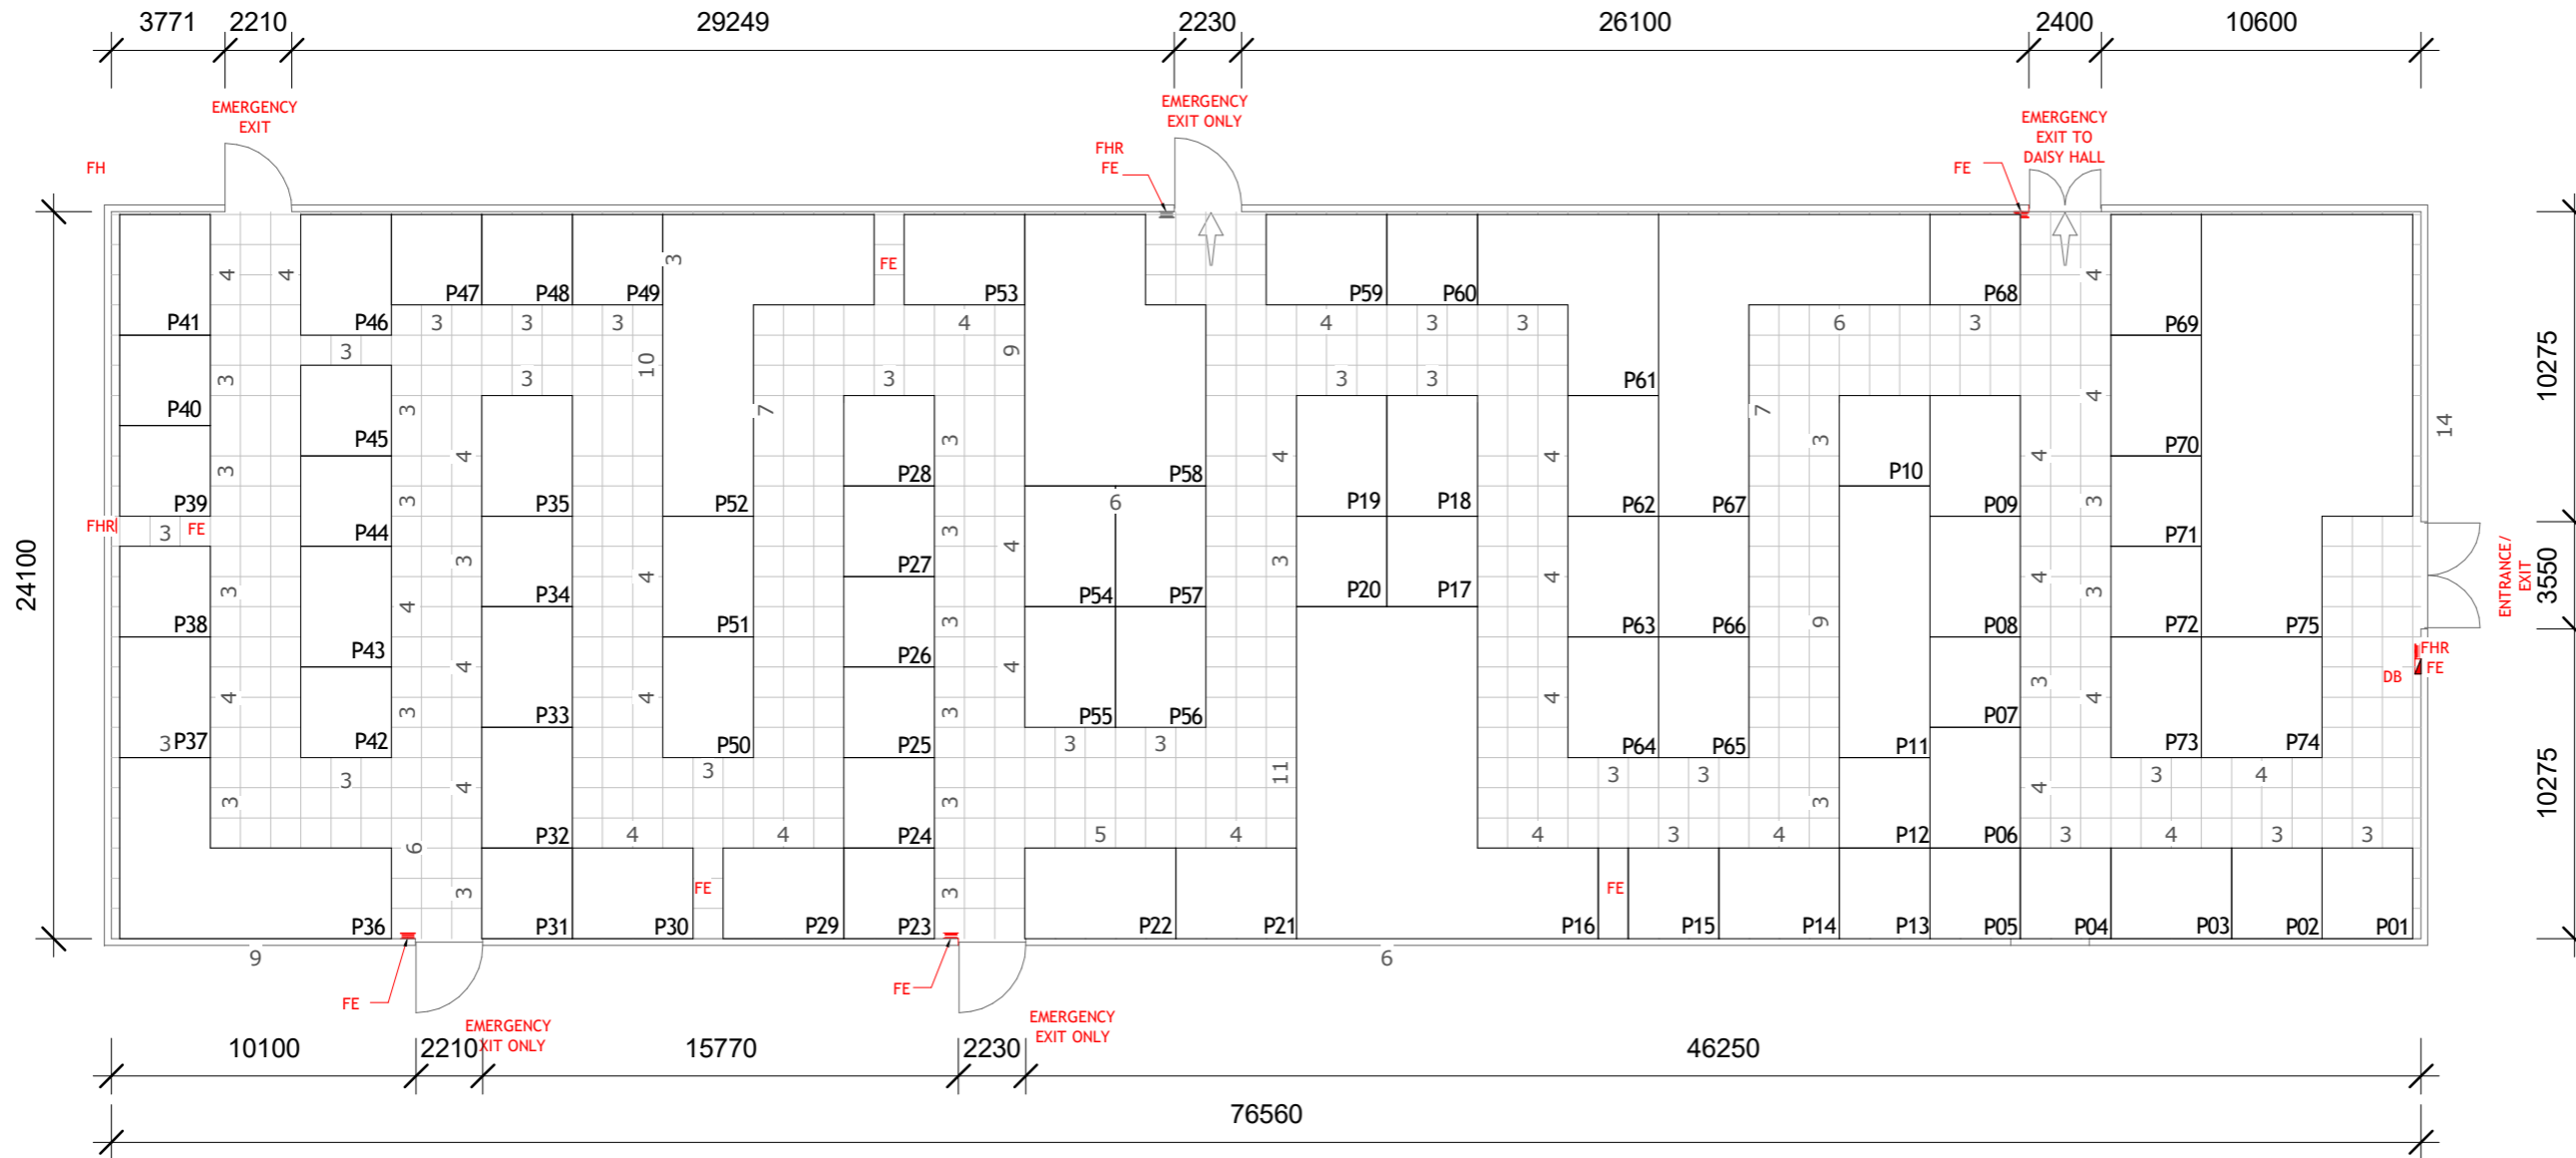

→ /client: BLOEMSKOU

→ /show: BLOEMSKOU 2019

→ /venue: BLOEMFONTEIN SHOW GROUNDS

→ /dwg no: GLO A100

→ /Revision: 004

→ /date: 2018/07/05 8:27:58 AM

→ /ae: ADRI

→ /hall name: PROTEA

→ /designer: ZAHEER

[PLEASE NOTE - GRID @ 1000mm x 1000mm]

FE = FIRE EXTINGUISHER
FHR = FIRE HOSE REEL
FH = FIRE HYDRANT

1 STAND LAYOUT
1 : 250

COPYRIGHT

ALL RIGHTS RESERVED