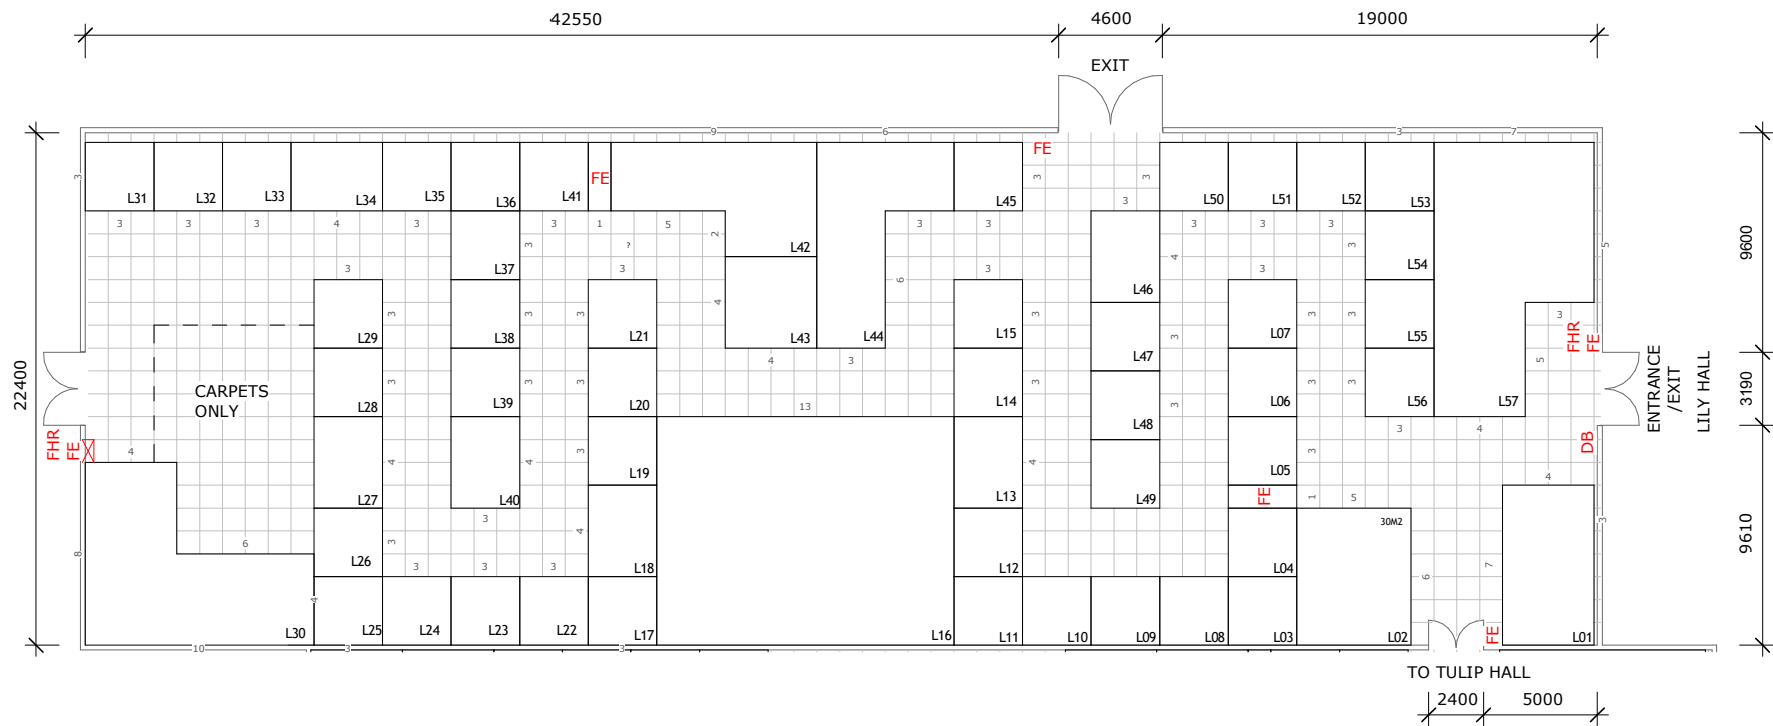

→ /client: BLOEMSKOU → /show: BLOEMSKOU 2019 → /venue: BLOEMFONTEIN SHOW GROUNDS → /dwg no: GLO A100 → /Revision: 001  
 → /date: 2018/05/29 1:04:17 PM → /ae: ADRI → /hall name: LILY → /designer: ZAHEER

[PLEASE NOTE - GRID @ 1000mm x 1000mm]

FE = FIRE EXTINGUISHER  
 FHR = FIRE HOSE REEL

① STAND LAYOUT  
 1 : 200

**COPYRIGHT**

ALL RIGHTS RESERVED