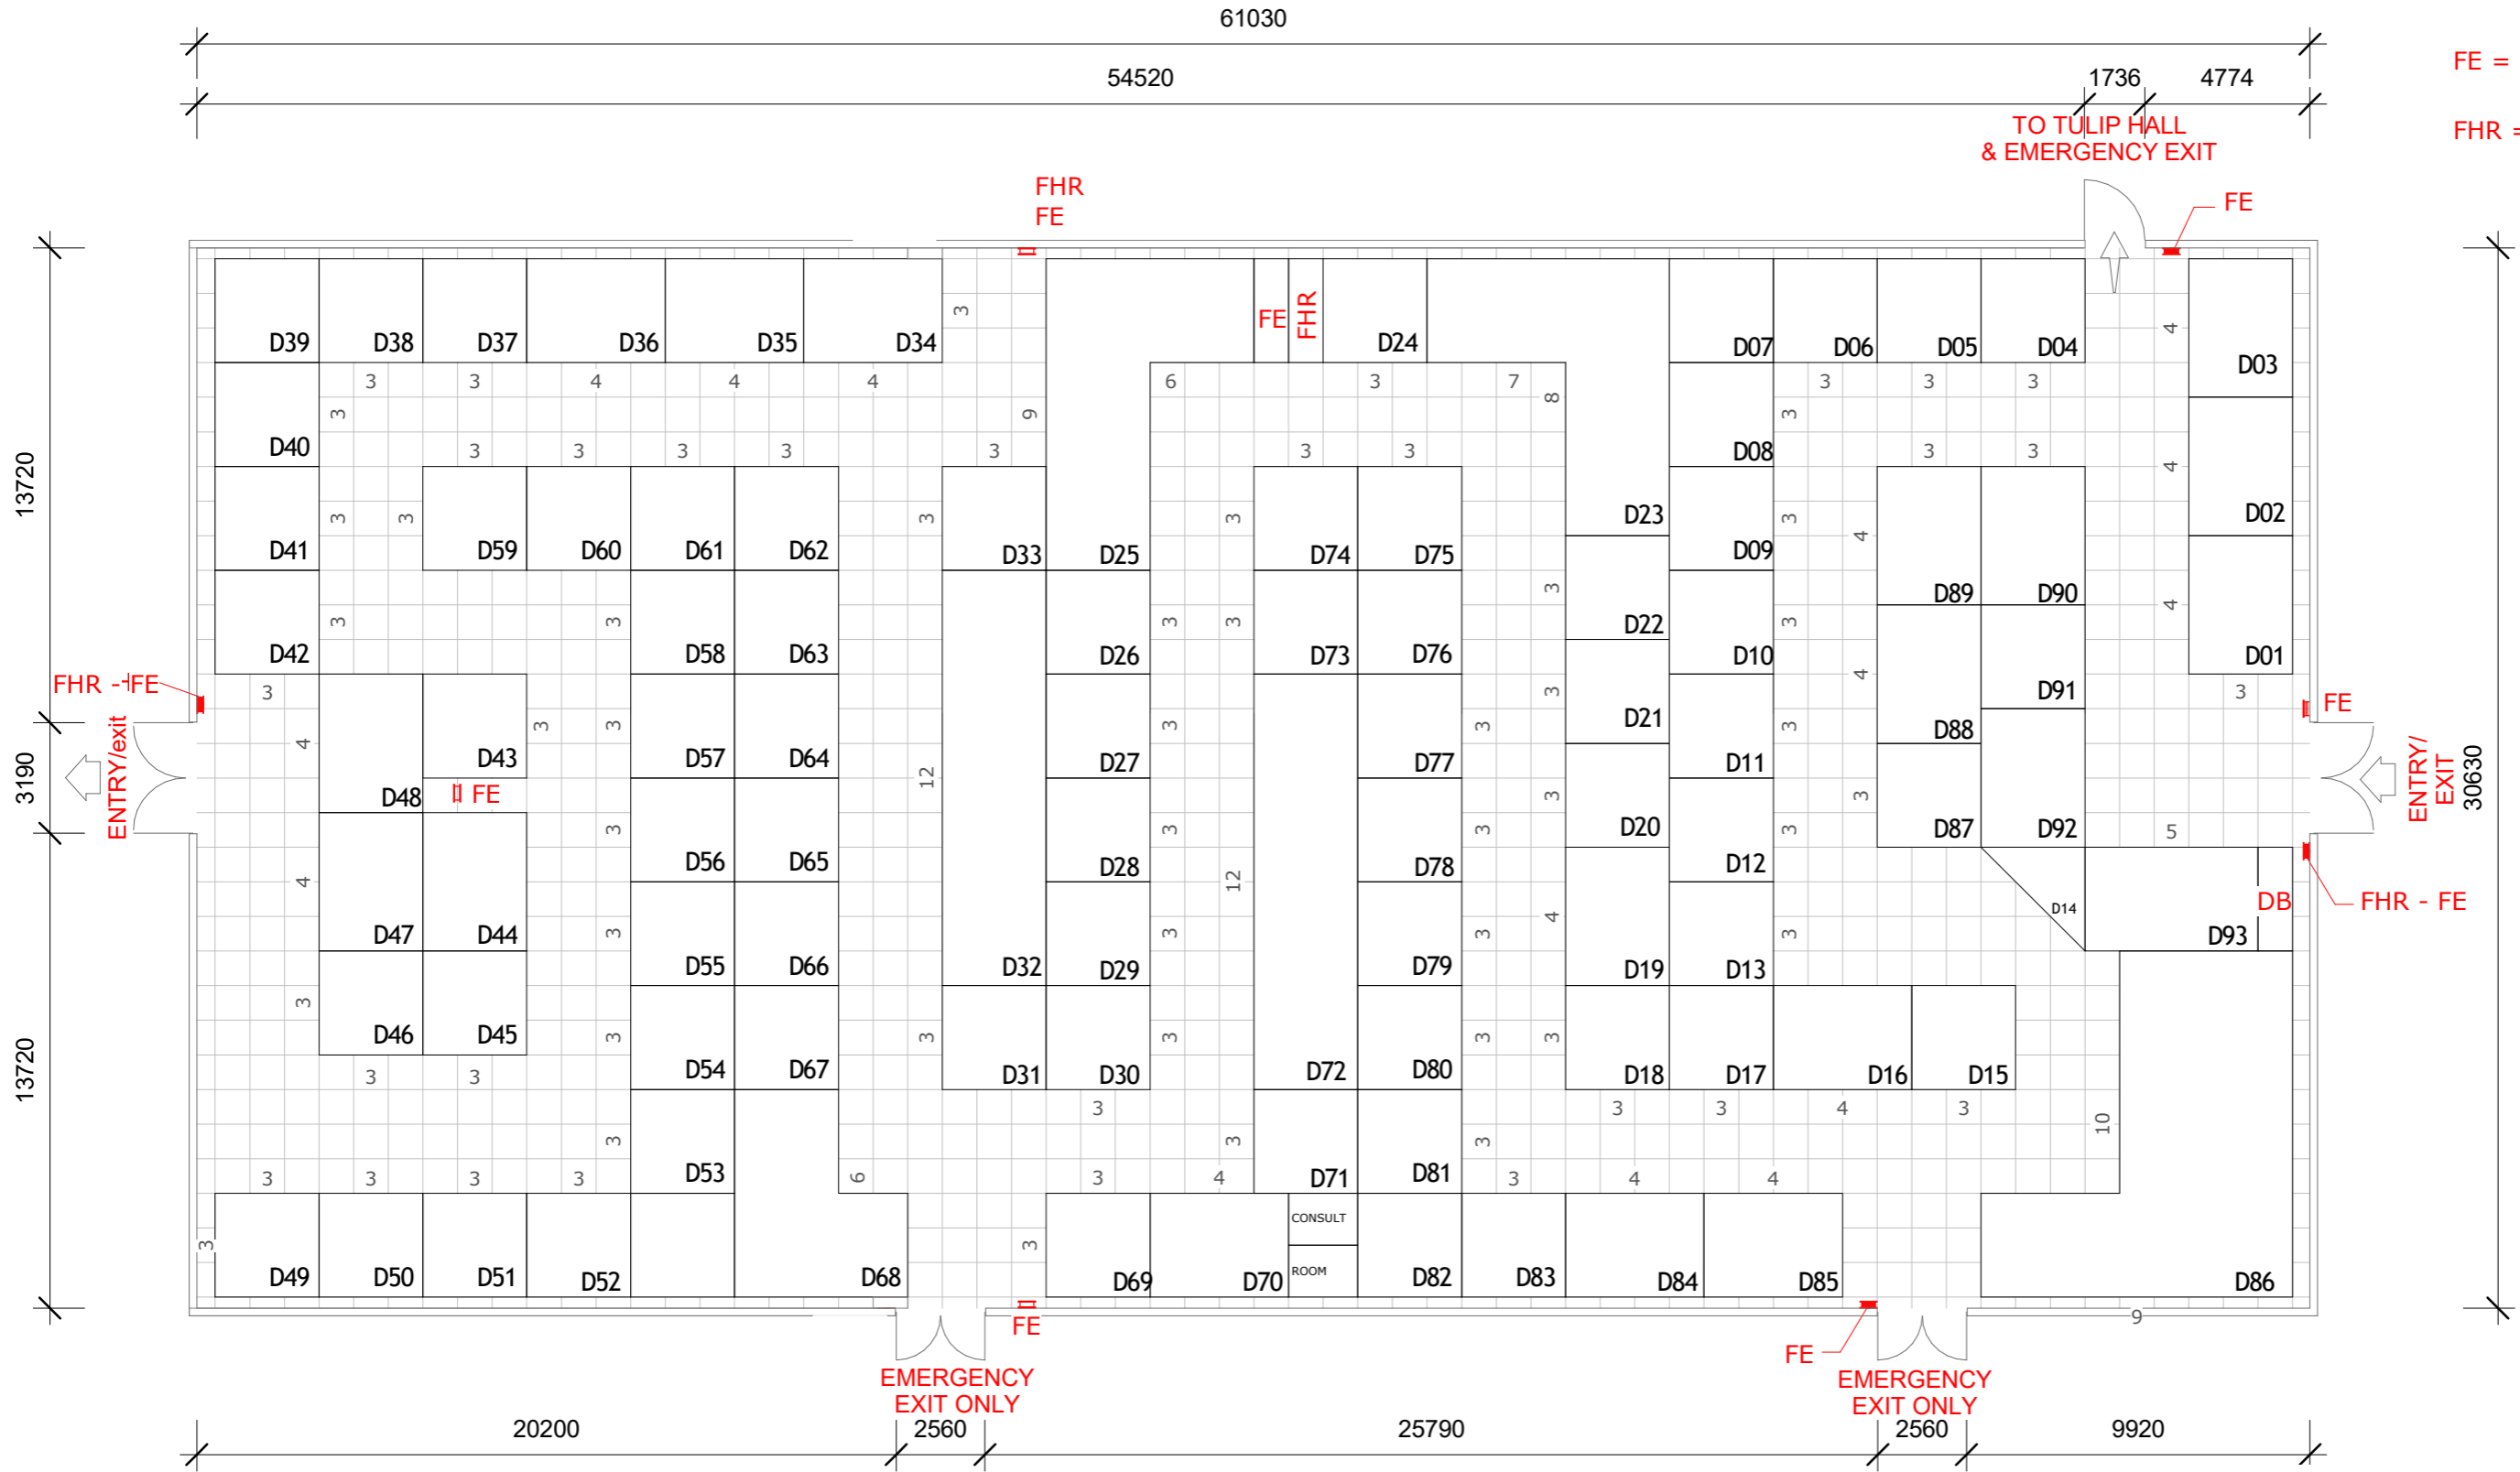

→ /client: BLOEMSKOU

→ /show: BLOEMSKOU 2019

→ /venue: BLOEMFONTEIN SHOW GROUNDS

→ /dwg no: GLO A100

→ /Revision: 004

→ /date: 2018/07/05 8:38:28 AM

→ /ae: ADRI

→ /hall name: DAISY

→ /designer: ZAHEER

[PLEASE NOTE - GRID @ 1000mm x 1000mm]

FE = FIRE EXTINGUISHER
 FHR = FIRE HOSE REEL

① STAND LAYOUT
 1 : 200

COPYRIGHT

ALL RIGHTS RESERVED