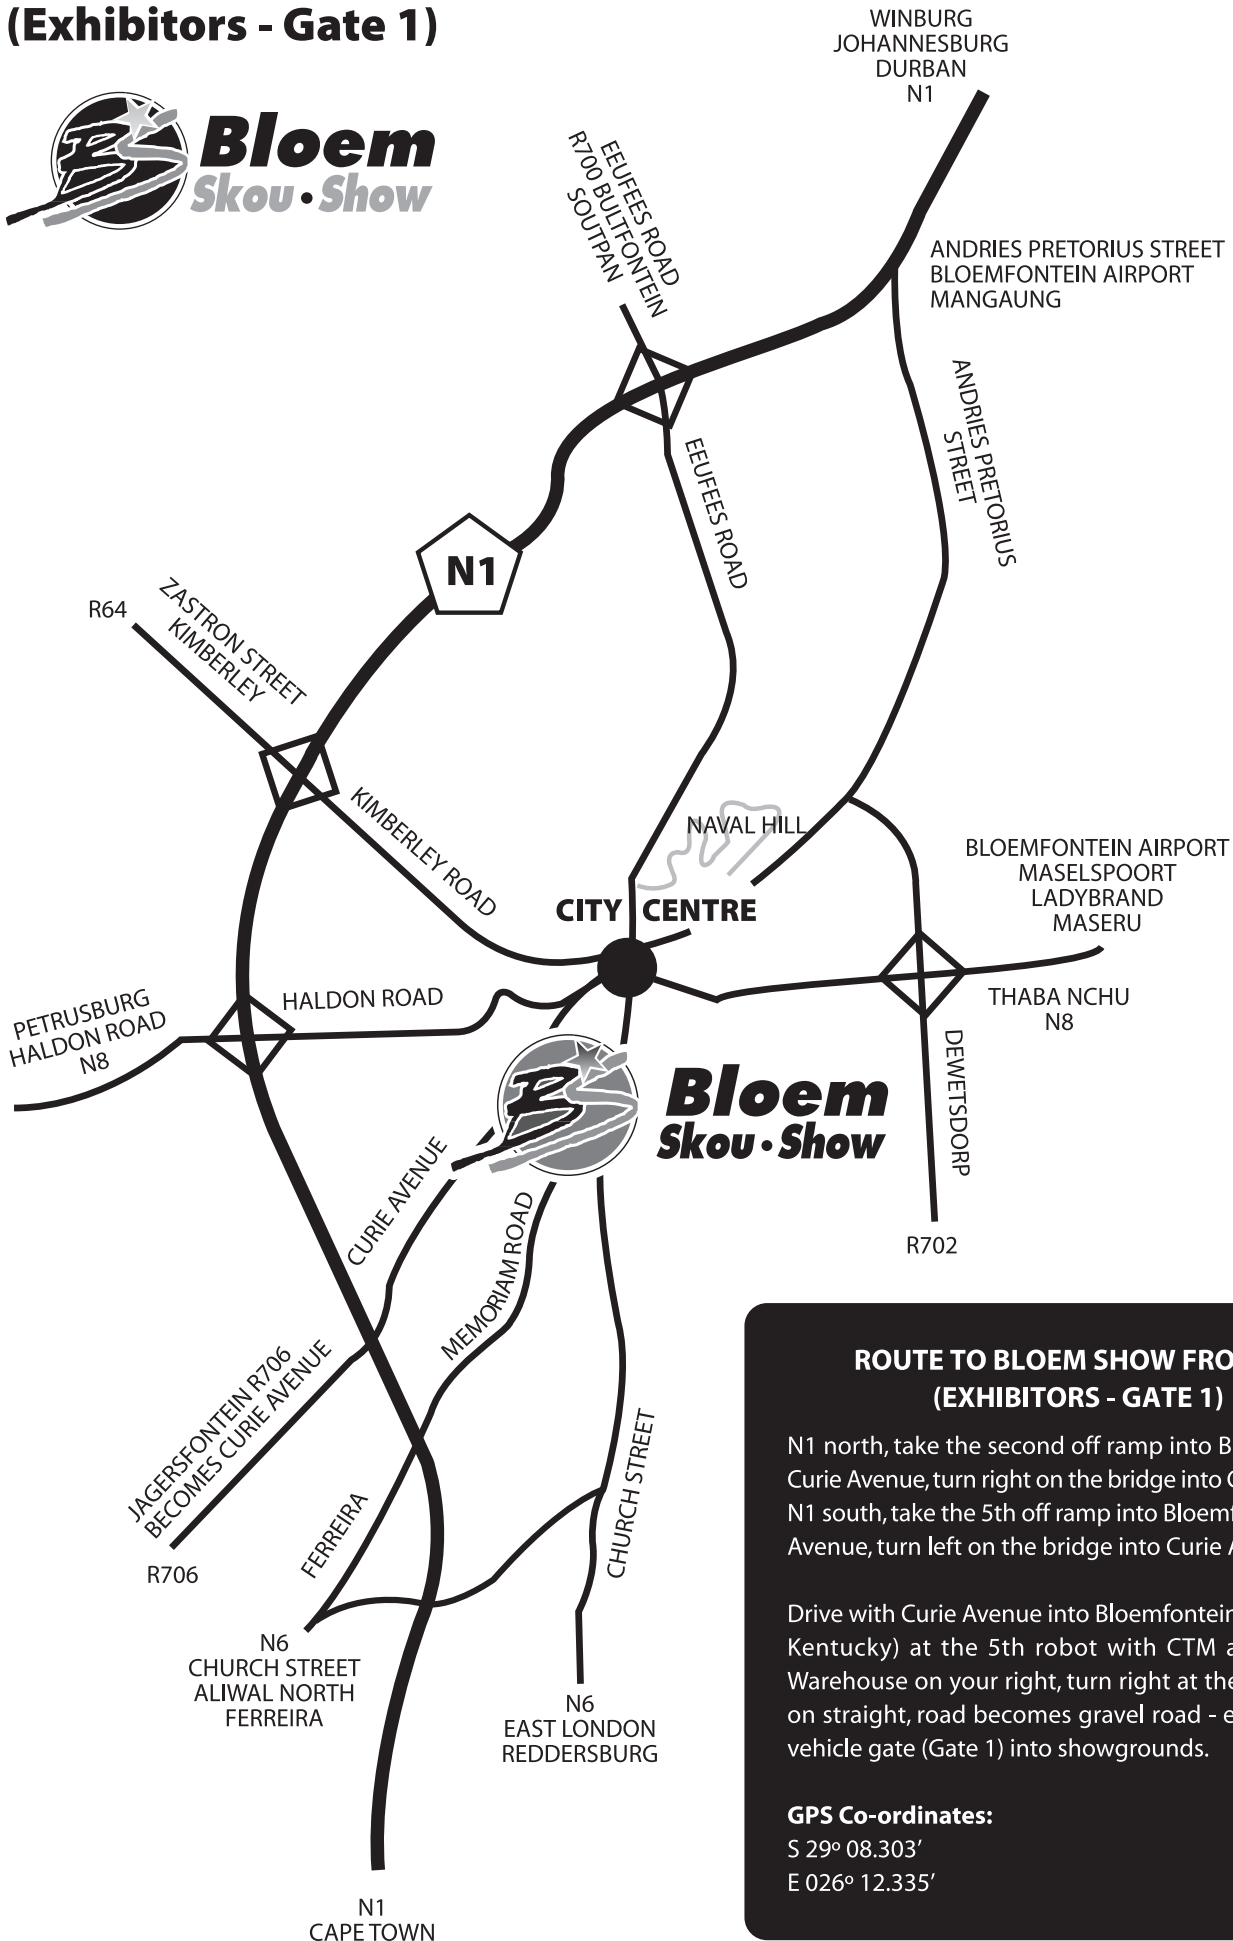

Route to Bloem Show from N1 (Exhibitors - Gate 1)

ROUTE TO BLOEM SHOW FROM N1 (EXHIBITORS - GATE 1)

N1 north, take the second off ramp into Bloemfontein, Curie Avenue, turn right on the bridge into Curie Avenue. N1 south, take the 5th off ramp into Bloemfontein, Curie Avenue, turn left on the bridge into Curie Avenue.

Drive with Curie Avenue into Bloemfontein (past Game, Kentucky) at the 5th robot with CTM and Builders Warehouse on your right, turn right at the robot, keep on straight, road becomes gravel road - enter at main vehicle gate (Gate 1) into showgrounds.

GPS Co-ordinates:

S 29° 08.303'

E 026° 12.335'