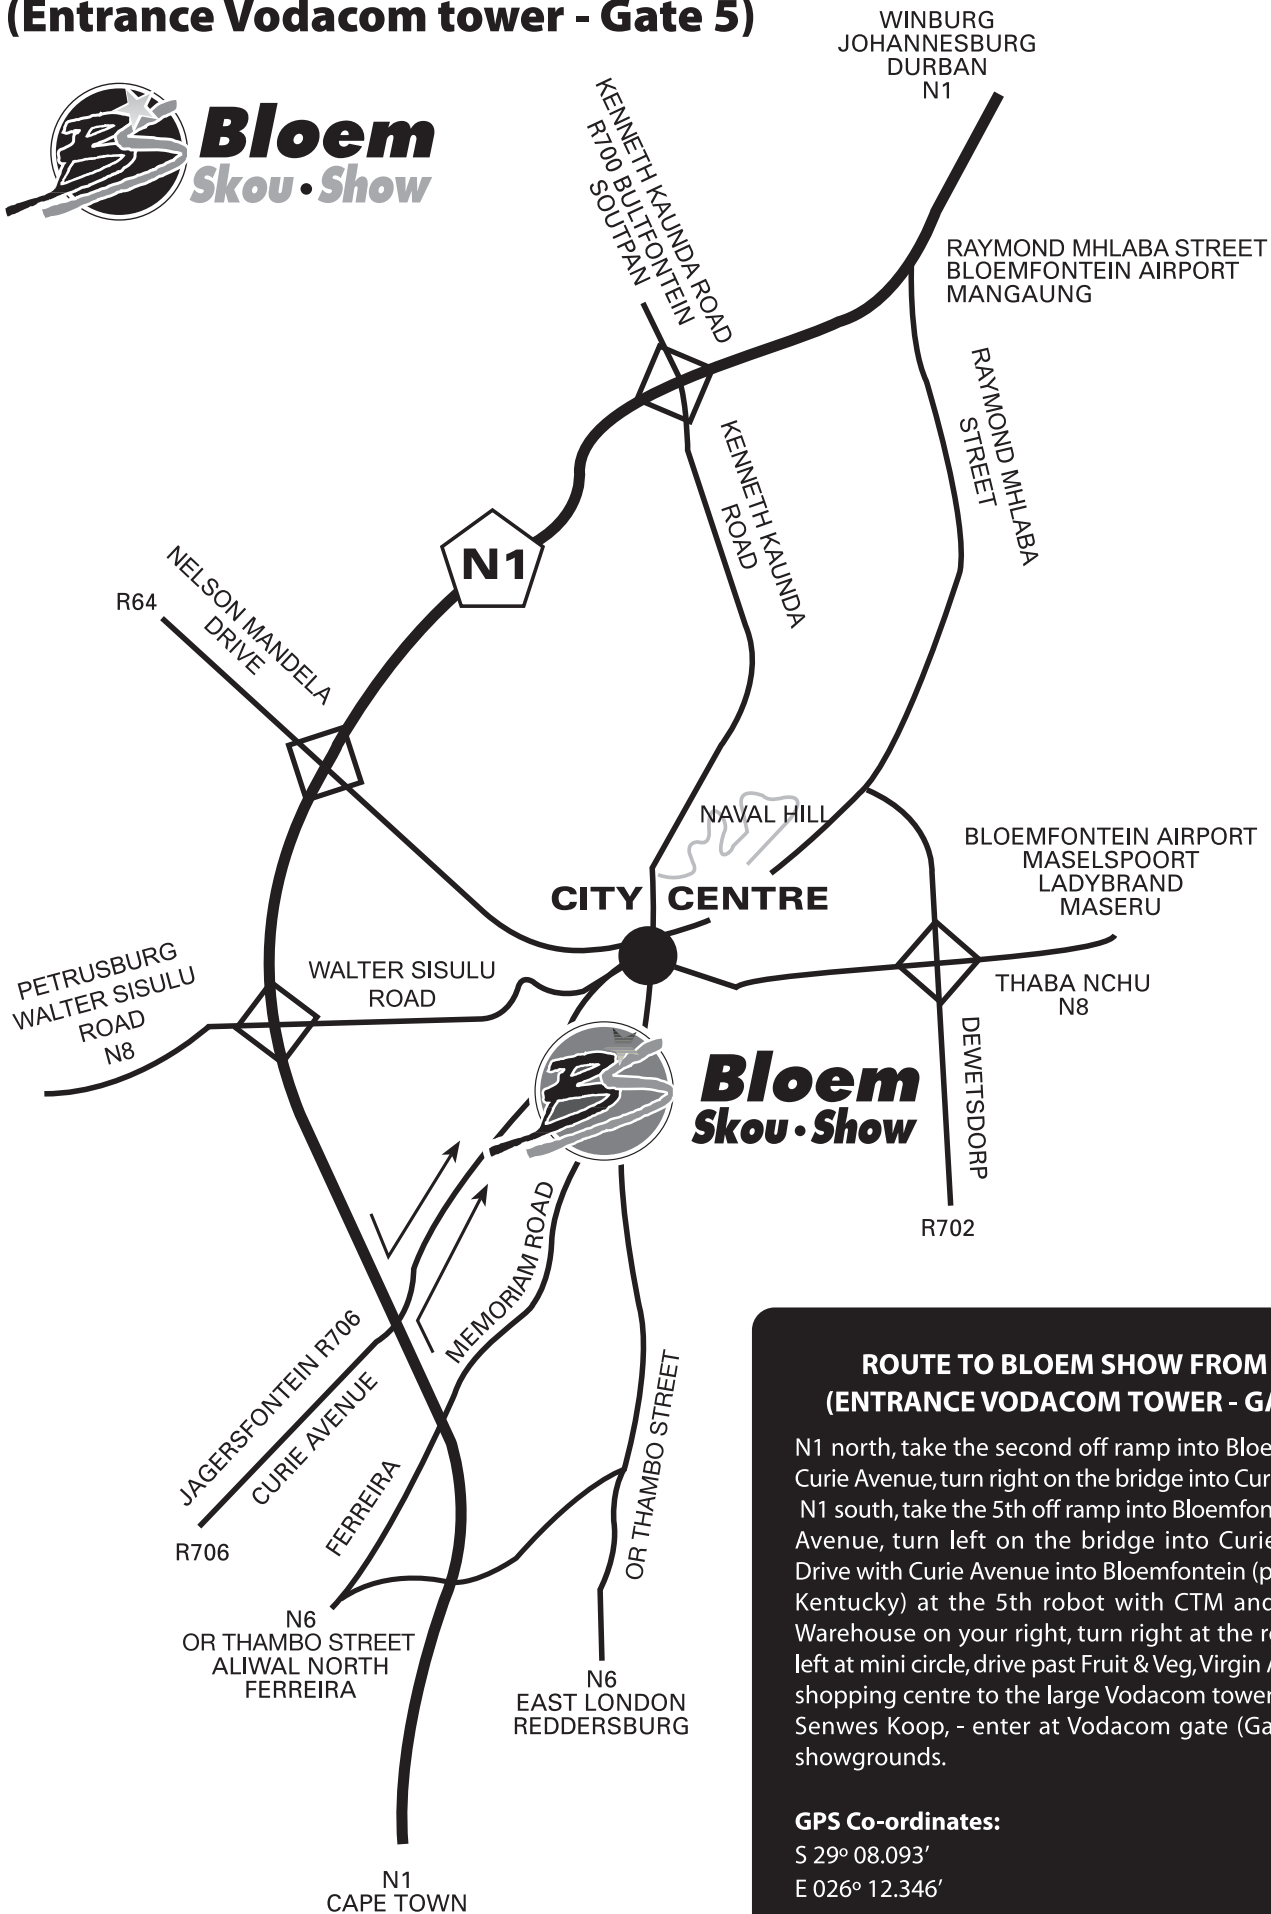

Route to Bloem show from N1 (Entrance Vodacom tower - Gate 5)

ROUTE TO BLOEM SHOW FROM N1 (ENTRANCE VODACOM TOWER - GATE 5)

N1 north, take the second off ramp into Bloemfontein, Curie Avenue, turn right on the bridge into Curie Avenue.
 N1 south, take the 5th off ramp into Bloemfontein, Curie Avenue, turn left on the bridge into Curie Avenue.
 Drive with Curie Avenue into Bloemfontein (past Game, Kentucky) at the 5th robot with CTM and Builders Warehouse on your right, turn right at the robot, turn left at mini circle, drive past Fruit & Veg, Virgin Active and shopping centre to the large Vodacom tower, opposite Senwes Koop, - enter at Vodacom gate (Gate 5) into showgrounds.

GPS Co-ordinates:

S 29° 08.093'
 E 026° 12.346'