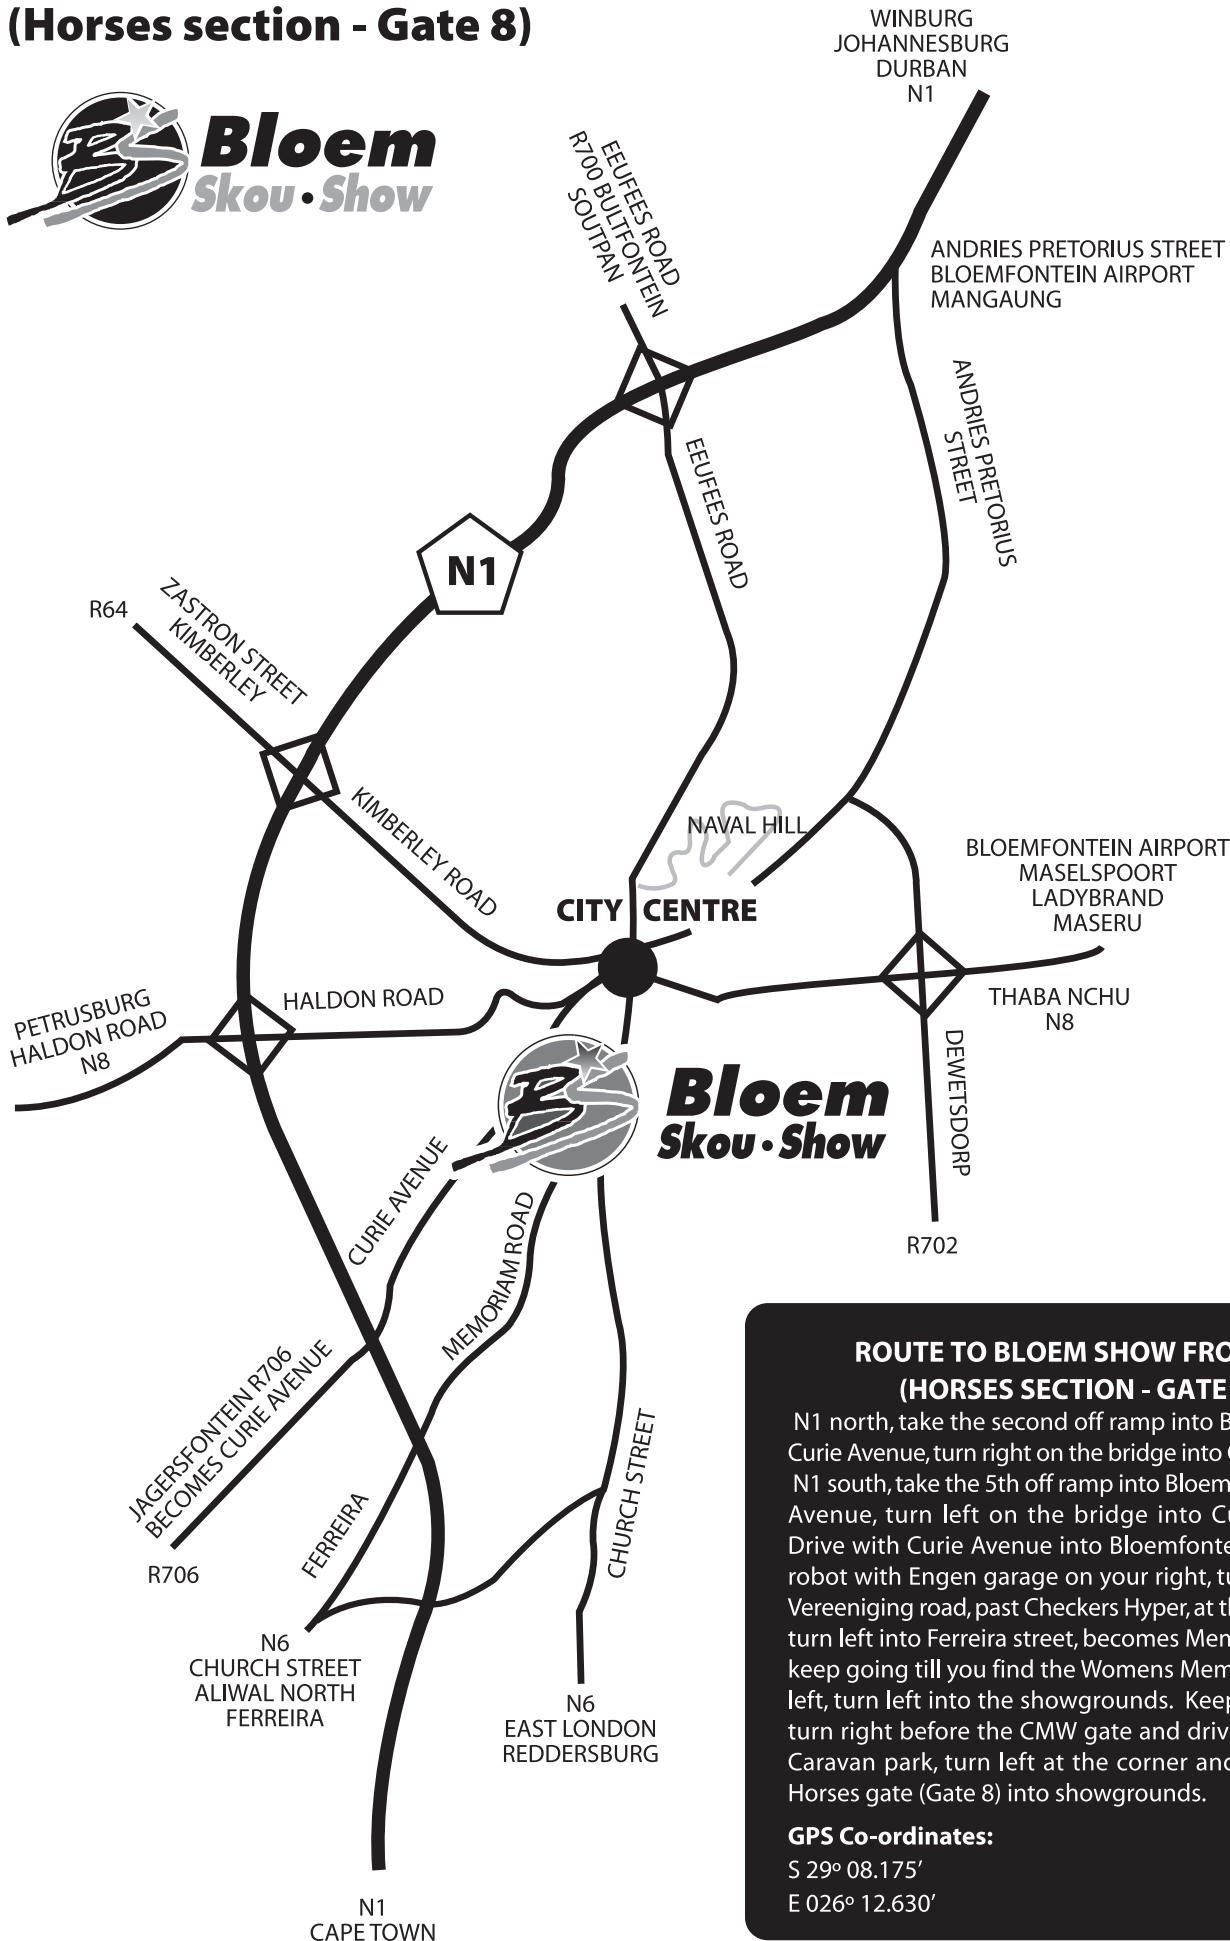

Route to Bloem show from N1 (Horses section - Gate 8)

ROUTE TO BLOEM SHOW FROM N1 (HORSES SECTION - GATE 8)

N1 north, take the second off ramp into Bloemfontein, Curie Avenue, turn right on the bridge into Curie Avenue. N1 south, take the 5th off ramp into Bloemfontein, Curie Avenue, turn left on the bridge into Curie Avenue. Drive with Curie Avenue into Bloemfontein, at the 1st robot with Engen garage on your right, turn right into Vereeniging road, past Checkers Hyper, at the T-junction, turn left into Ferreira street, becomes Memoriam road - keep going till you find the Womens Memorial on your left, turn left into the showgrounds. Keep on straight, turn right before the CMW gate and drive around the Caravan park, turn left at the corner and then left at Horses gate (Gate 8) into showgrounds.

GPS Co-ordinates:

S 29° 08.175'
E 026° 12.630'