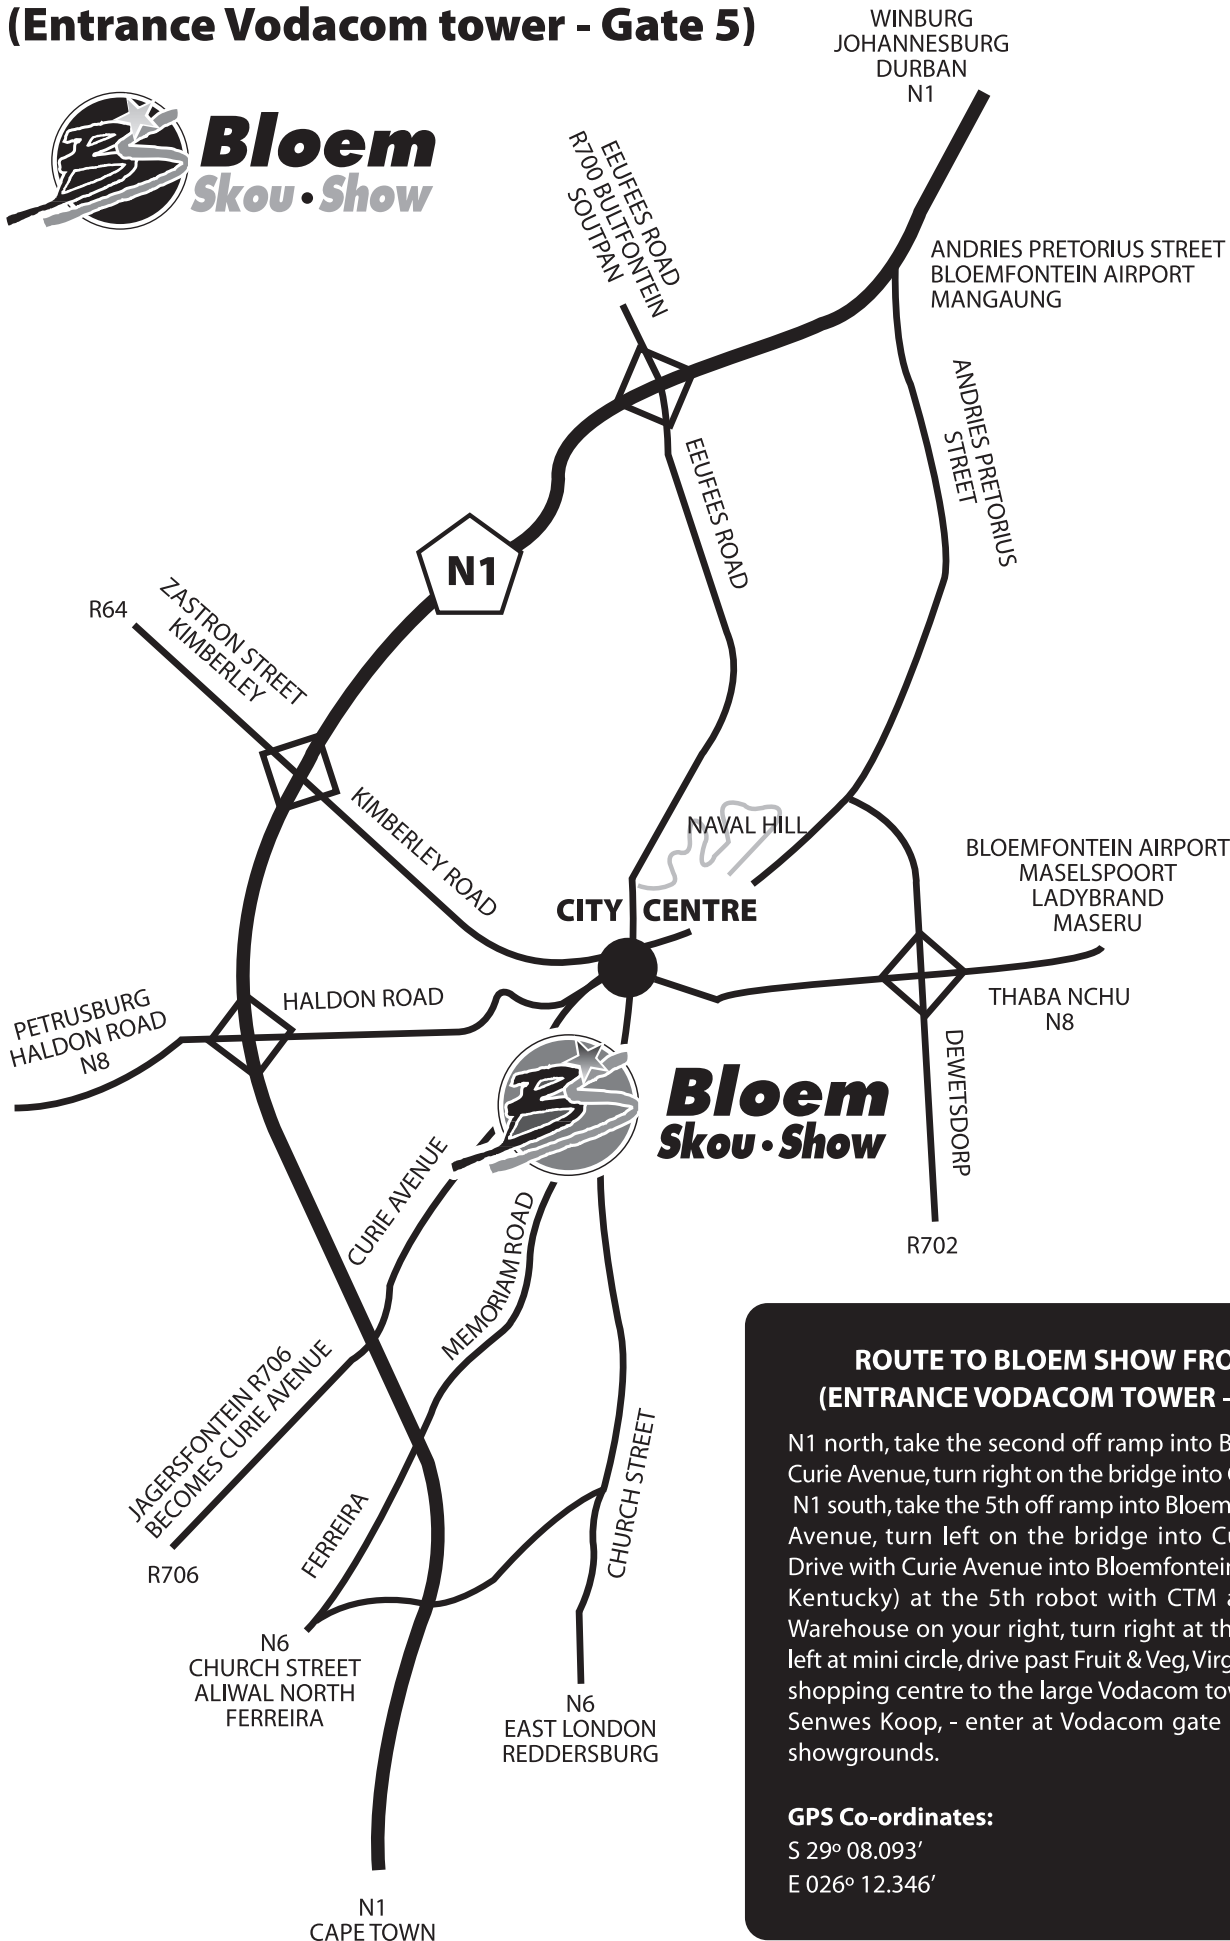

Route to Bloem show from N1 (Entrance Vodacom tower - Gate 5)

ROUTE TO BLOEM SHOW FROM N1 (ENTRANCE VODACOM TOWER - GATE 5)

N1 north, take the second off ramp into Bloemfontein, Curie Avenue, turn right on the bridge into Curie Avenue.
 N1 south, take the 5th off ramp into Bloemfontein, Curie Avenue, turn left on the bridge into Curie Avenue.
 Drive with Curie Avenue into Bloemfontein (past Game, Kentucky) at the 5th robot with CTM and Builders Warehouse on your right, turn right at the robot, turn left at mini circle, drive past Fruit & Veg, Virgin Active and shopping centre to the large Vodacom tower, opposite Senwes Koop, - enter at Vodacom gate (Gate 5) into showgrounds.

GPS Co-ordinates:

S 29° 08.093'
 E 026° 12.346'