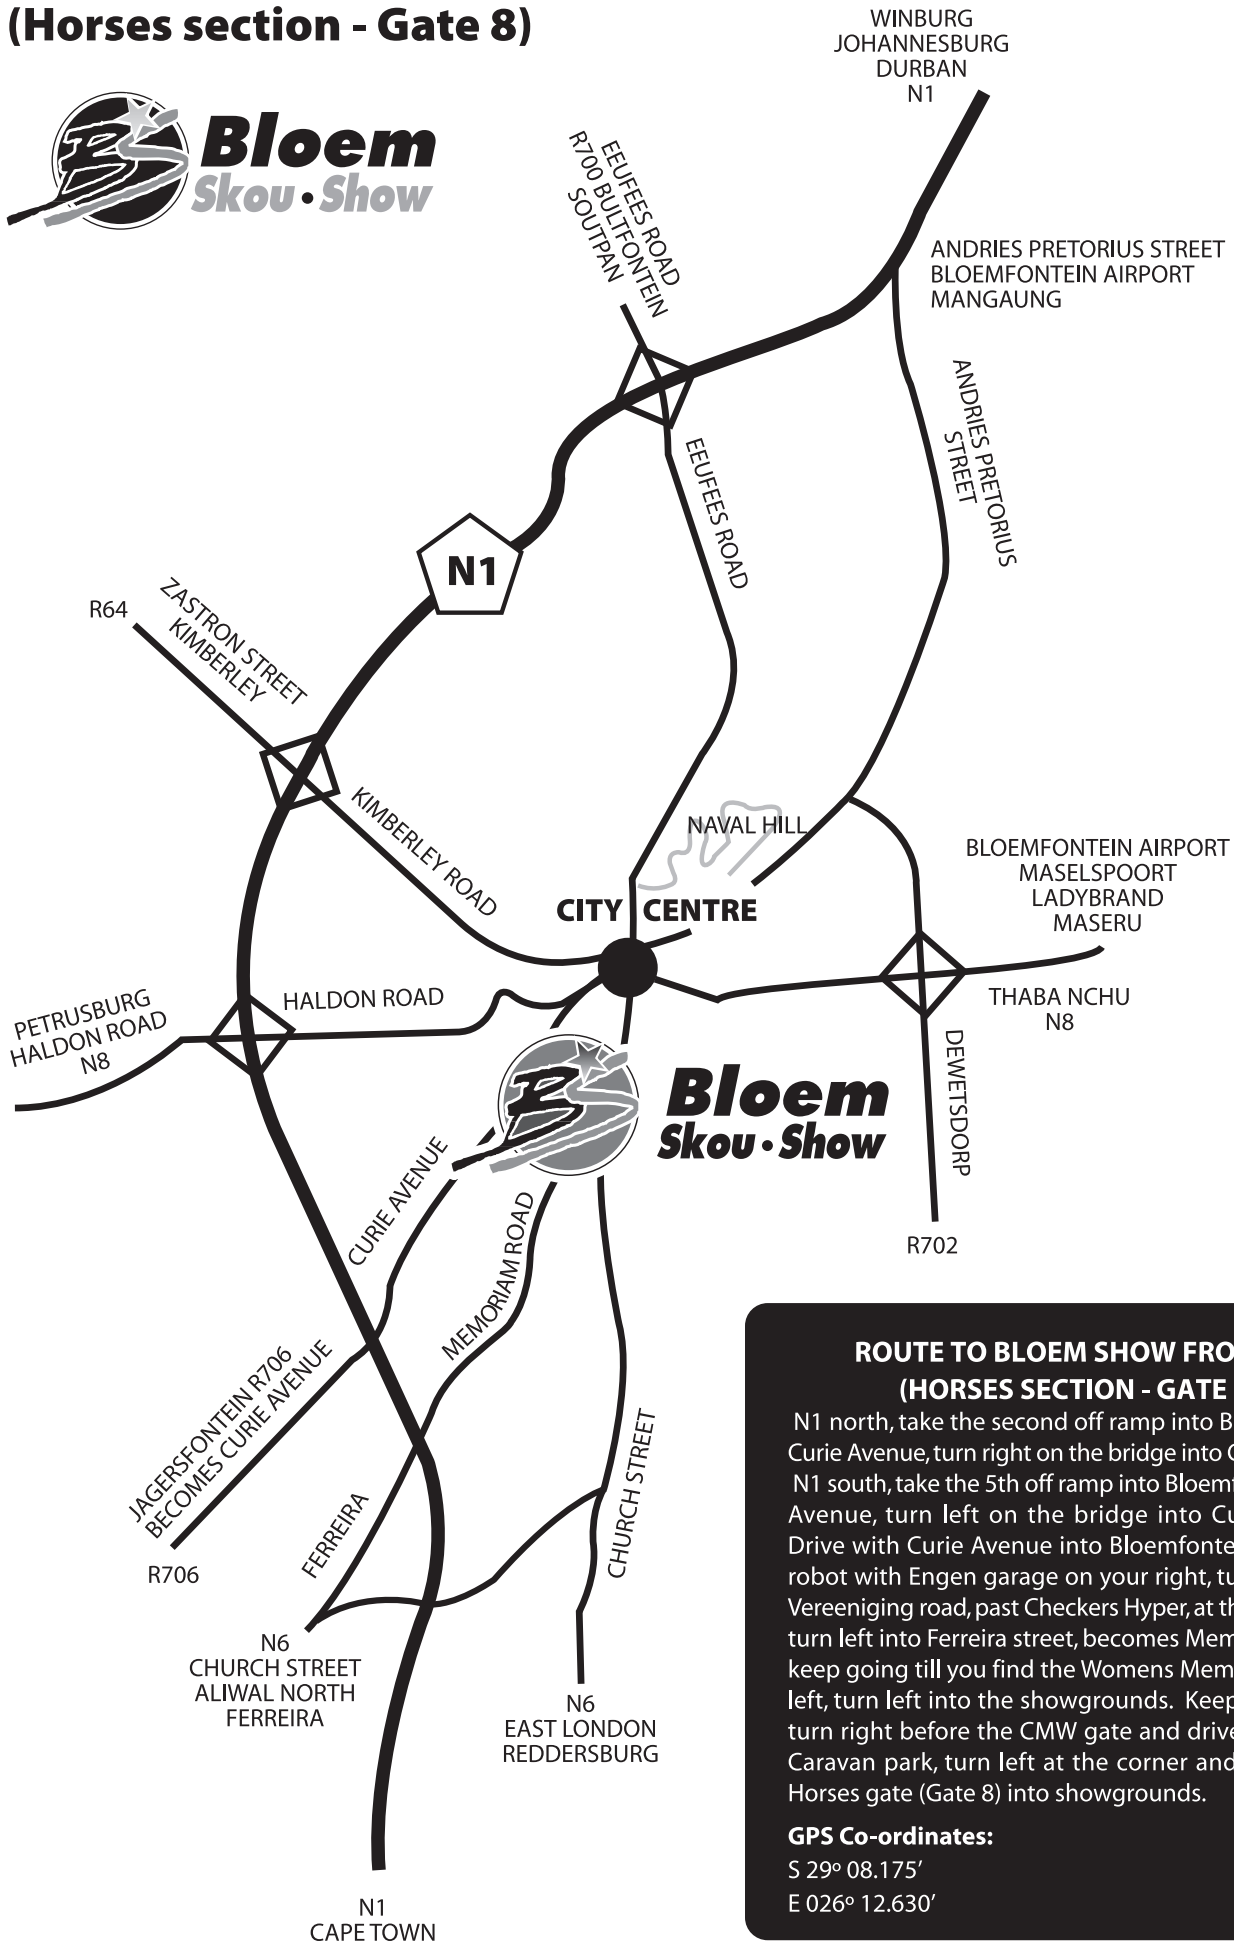

# Route to Bloem show from N1 (Horses section - Gate 8)

## ROUTE TO BLOEM SHOW FROM N1 (HORSES SECTION - GATE 8)

N1 north, take the second off ramp into Bloemfontein, Curie Avenue, turn right on the bridge into Curie Avenue. N1 south, take the 5th off ramp into Bloemfontein, Curie Avenue, turn left on the bridge into Curie Avenue. Drive with Curie Avenue into Bloemfontein, at the 1st robot with Engen garage on your right, turn right into Vereeniging road, past Checkers Hyper, at the T-junction, turn left into Ferreira street, becomes Memoriam road - keep going till you find the Womens Memorial on your left, turn left into the showgrounds. Keep on straight, turn right before the CMW gate and drive around the Caravan park, turn left at the corner and then left at Horses gate (Gate 8) into showgrounds.

### GPS Co-ordinates:

S 29° 08.175'  
E 026° 12.630'