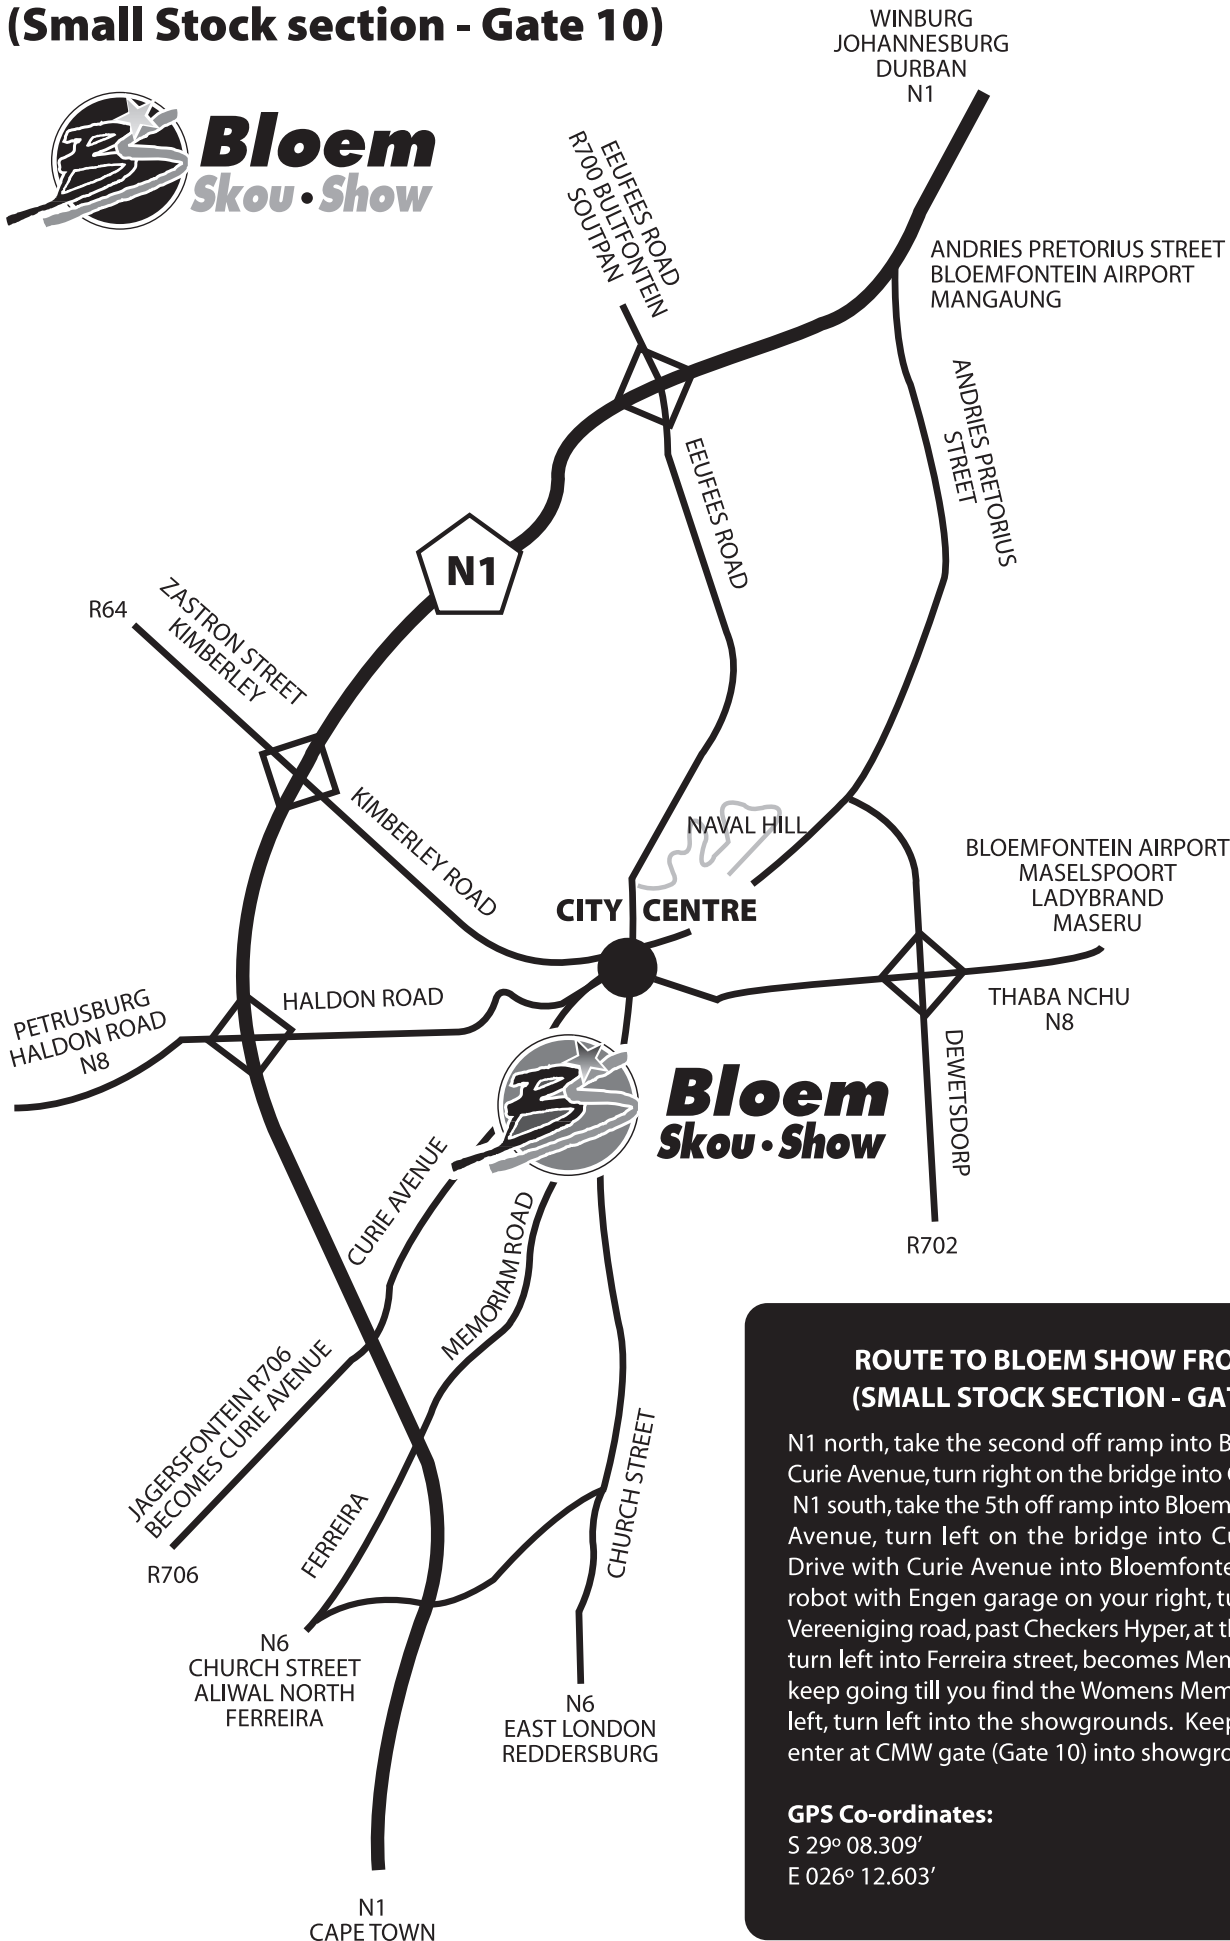

# Route to Bloem show from N1 (Small Stock section - Gate 10)

## ROUTE TO BLOEM SHOW FROM N1 (SMALL STOCK SECTION - GATE 10)

N1 north, take the second off ramp into Bloemfontein, Curie Avenue, turn right on the bridge into Curie Avenue. N1 south, take the 5th off ramp into Bloemfontein, Curie Avenue, turn left on the bridge into Curie Avenue. Drive with Curie Avenue into Bloemfontein, at the 1st robot with Engen garage on your right, turn right into Vereeniging road, past Checkers Hyper, at the T-junction, turn left into Ferreira street, becomes Memoriam road - keep going till you find the Womens Memorial on your left, turn left into the showgrounds. Keep on straight, enter at CMW gate (Gate 10) into showgrounds.

### GPS Co-ordinates:

S 29° 08.309'

E 026° 12.603'