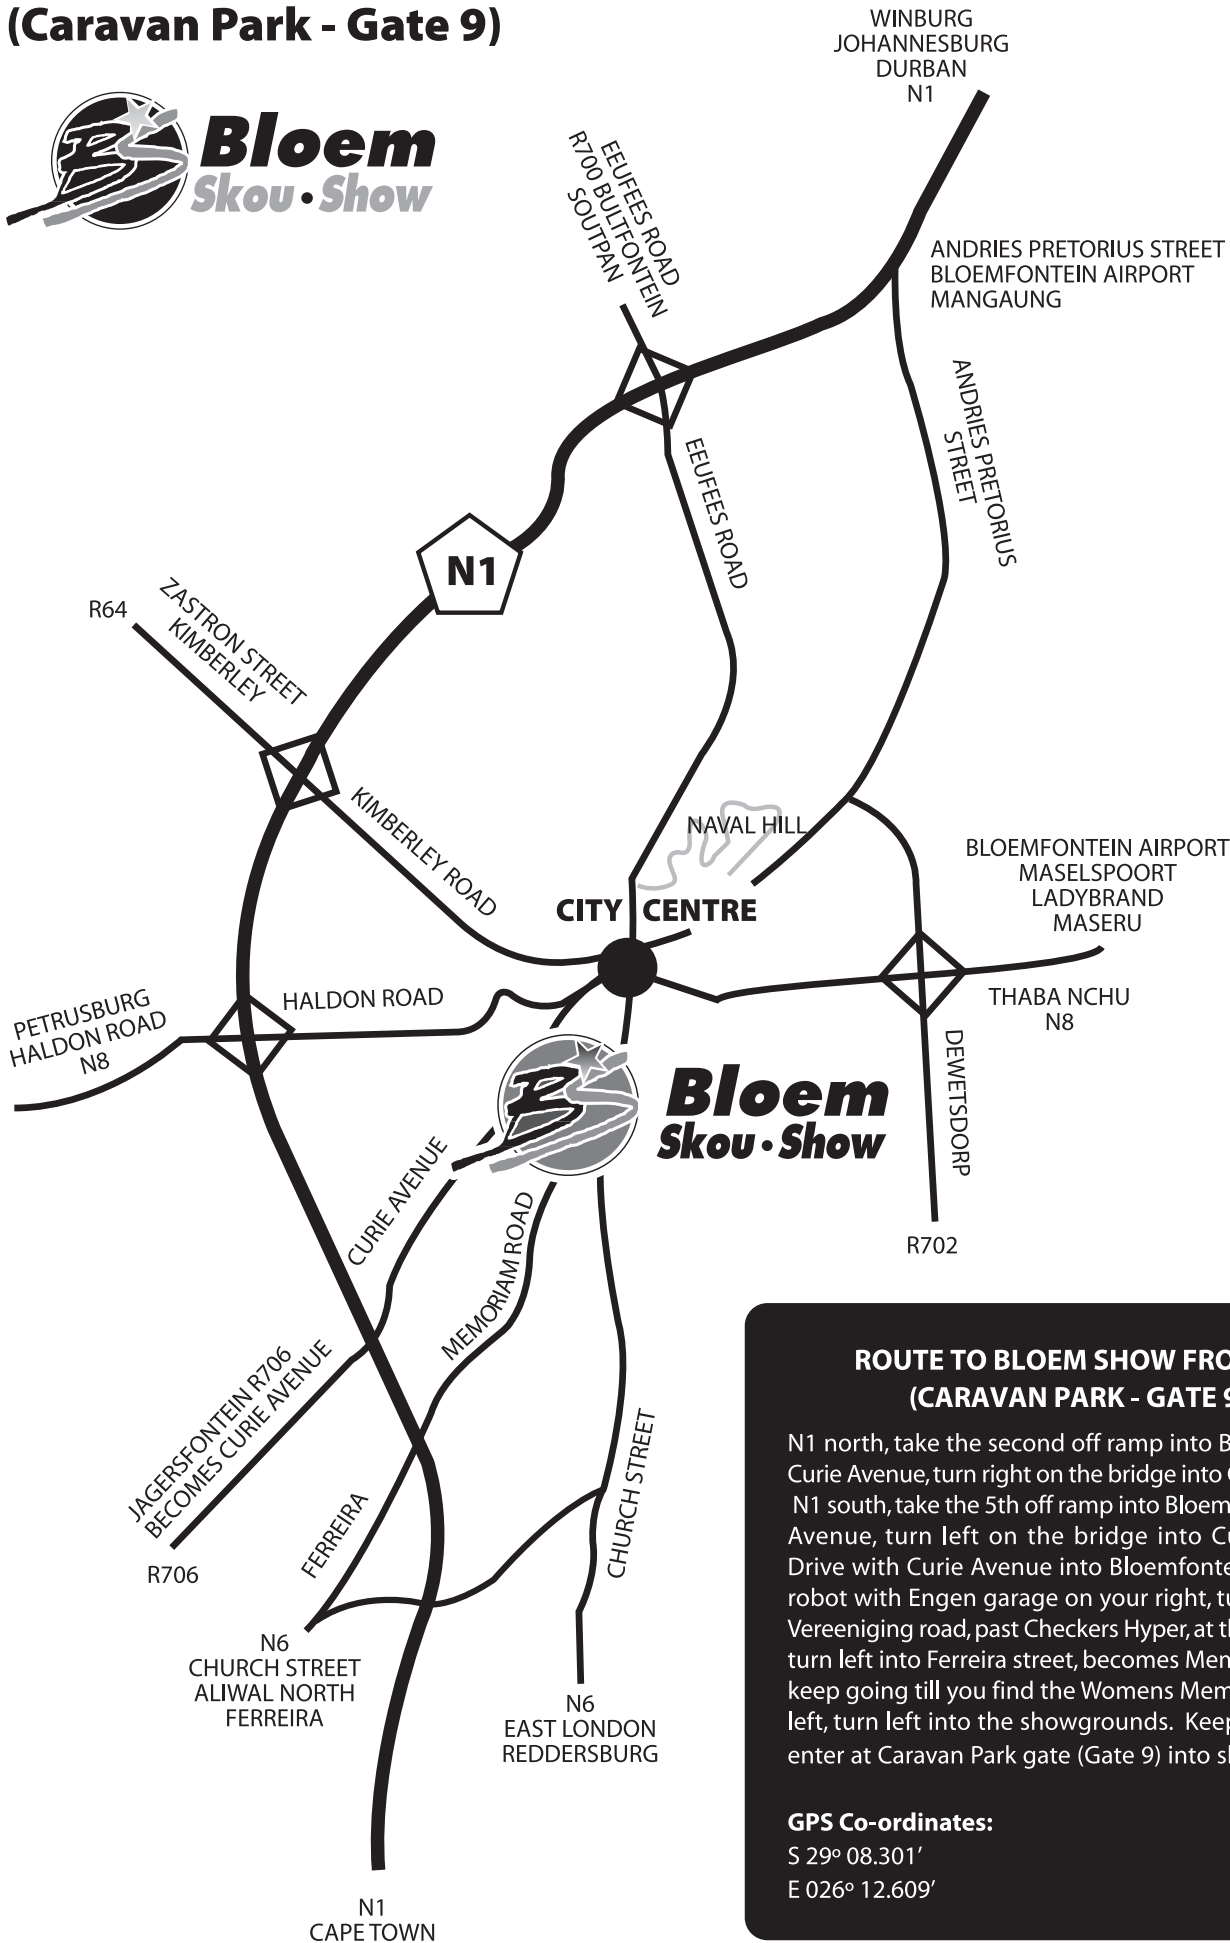

# Route to Bloem show from N1 (Caravan Park - Gate 9)

## ROUTE TO BLOEM SHOW FROM N1 (CARAVAN PARK - GATE 9)

N1 north, take the second off ramp into Bloemfontein, Curie Avenue, turn right on the bridge into Curie Avenue.  
 N1 south, take the 5th off ramp into Bloemfontein, Curie Avenue, turn left on the bridge into Curie Avenue.  
 Drive with Curie Avenue into Bloemfontein, at the 1st robot with Engen garage on your right, turn right into Vereeniging road, past Checkers Hyper, at the T-junction, turn left into Ferreira street, becomes Memoriam road - keep going till you find the Womens Memorial on your left, turn left into the showgrounds. Keep on straight, enter at Caravan Park gate (Gate 9) into showgrounds.

### GPS Co-ordinates:

S 29° 08.301'

E 026° 12.609'